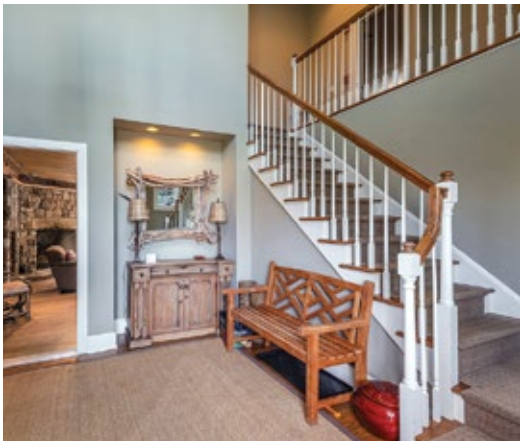

LAKE WARAMAUG CARRIAGE HOUSE

Warren, Connecticut

KLEMM REAL ESTATE_{Inc}
LITCHFIELD COUNTY'S PREMIER BROKERS

Lake Waramaug Carriage House, Warren, CT

Lake Waramaug Carriage House. Spectacular waterfront with dock and stunning western views. 7 bedrooms. 7.5 bathrooms. 7 Fireplaces. Eat-in country kitchen. Living room with fieldstone fireplace. 2-story Barn/Garage. Abuts land trust. Also, available furnished. Rare.