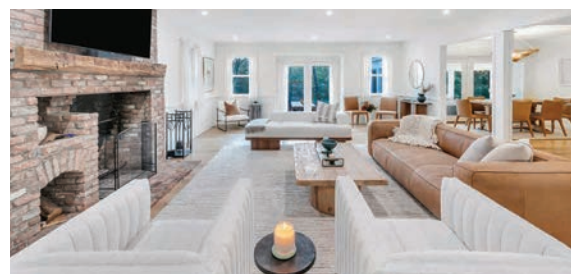

Mount Tom • Morris, Connecticut • $1,799,000

Newly Renovated Waterfront Home. 4 Bedrooms. Patio. Hot Tub. Boathouse. Private Sandy Beach. Pool Site. Views. 2.10± Acres. **$1,799,000. Peter Klemm. 860.868.7313**

LUXURY VACATION COLLECTION

Summer Rentals in Litchfield County, Connecticut