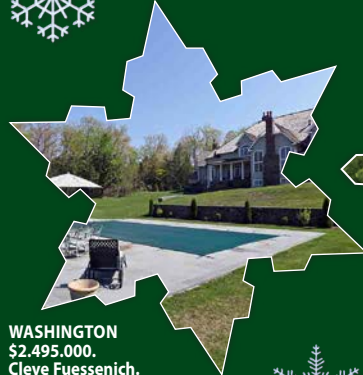

The Only Litchfield County International Property Award Winner Year After Year 2003-2023

WASHINGTON
\$3,295,000.
Peter Klemm.
860.868.7313.

ROXBURY
\$3,250,000.
Graham Klemm.
Carolyn Klemm.
860.868.7313.

NEW MILFORD
\$2,495,000.
Graham Klemm.
Carolyn Klemm.
860.868.7313.

WASHINGTON
\$2,495,000.
Cleve Fuessenich.
860.567.5060.

NEW MILFORD
\$2,290,000.
Joseph Lorino
860.868.7313.
Cleve Fuessenich.
860.567.5060.

WASHINGTON
\$2,149,000.
Peter Klemm.
860.868.7313.

MORRIS
\$1,999,000.
Peter Klemm.
860.868.7313.

LITCHFIELD
\$1,195,000.
Carolyn Klemm.
Melinda Dubow.
860.868.7313.

ROXBURY/BRIDGEWATER
\$1,995,000.
Graham Klemm.
Carolyn Klemm.
860.868.7313.