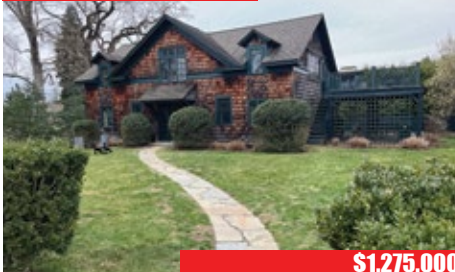

THE ONLY LITCHFIELD COUNTY INTERNATIONAL PROPERTY AWARD WINNER YEAR AFTER YEAR 2003-2022

ROXBURY/BRIDGEWATER, CT

\$2,495,000

Private Modern Shingle-style. 4 Bedrooms. 2.5 Baths. 2 Fireplaces. Pool. Horse Barn. Fenced Paddock. Pond. 41.3± Acres. **Graham Klemm. Carolyn Klemm. 860.868.7313.**

CORNWALL, CT

\$1,950,000

Historic Ballyhack Farm. Updated Antique Colonial. 4 Bedrooms. 3.5 Baths. 6 Fireplaces. Gardens. 2-car Barn/Garage. 14.32± Acres. **Melinda Dubow. 860.868.7313.**

MORRIS, CT

\$1,595,000

GOSHEN, CT

\$2,395,000

Gentleman's Estate with Woodridge Lake Rights. Former Award-Winning Vineyard. 5 Bedroom Colonial with Attached 3-car Garage. Separate 4-Bay Barn. Additional 2,800sf Building. Many Possibilities. 25.44± Acres. **Joseph Lorino. 860.868.7313. Cleve Fuessenich. 860.567.5060.**

WASHINGTON, CT

\$1,495,000

Private Setting in Estate Area. 1 Bedroom Cottage. 2 Interior Lots. Distant Views. Overlooking Pond. 18.70± Acres. **Tim Tierney. 860.868.7313.**

WASHINGTON, CT

\$1,275,000

Pristine In-town Carriage House. Meticulously Restored. 2+ Bedrooms. 2.5 Baths. Fireplace. Beautiful Setting. 0.53± Acres. **Peter Klemm. 860.868.7313.**