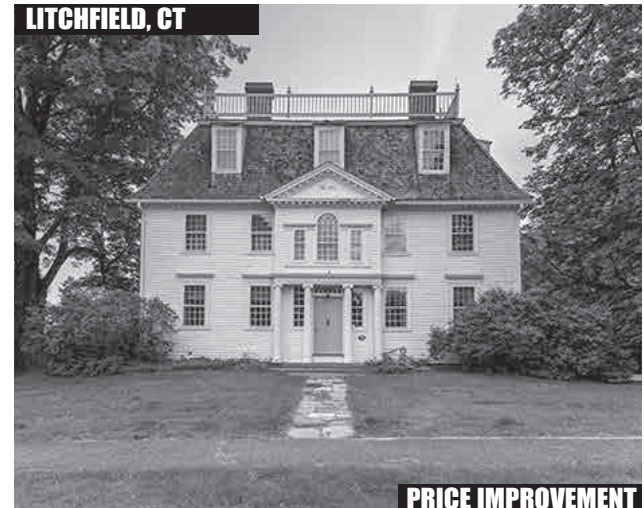

**KENT, CT**

Private Sited Log Cabin, Great Opportunity to Renovate Existing Structure or Build New, Convenient Location Near North & South Spectacle Lakes, 5.05± Acres. **\$375,000. Peter Klemm. 860.868.7313.**

**SHARON, CT**

**PRICE IMPROVEMENT**

Dramatic Modern Shingle-Style Estate, 3 Bedroom/3.5 Bath Main House, Separate 3 Bedroom/2 Bath Guest Cottage, Pool with Pool House, Views, 3 Separate Parcels, 6.7± Acres. **\$2,349,000. Graham Klemm. 860.868.7313.**

**LITCHFIELD, CT**

**PRICE IMPROVEMENT**

Sheldon's Tavern, Historic In-town Colonial, 6 Bedrooms, 9 Fireplaces, Many Original Features, Pool, Pool House/Cottage, Detached Garage with Apartment, 6.55± Acres. **\$1,599,900. Cleve Fuessenich.**