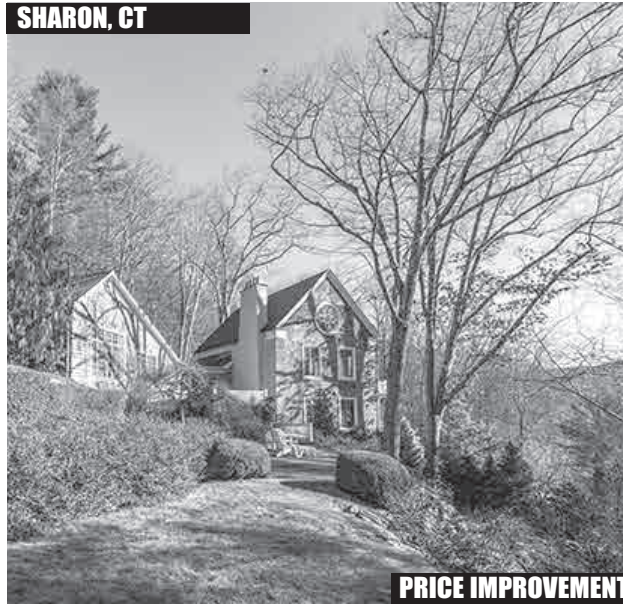

**WASHINGTON, CT**

**NEW LISTING**

Converted Dairy Barn. 3 Bedrooms, 2.5 Baths, 3 Fireplaces, Open Floor Plan, 2-car Garage, Stunning Western Views, Parklike Grounds, 90 Minutes to NYC, 4± Acres. **\$2,200,000. Maria Taylor. 860.868.7313. Claudine McHugh. 203.263.4040.**

**CLAVERACK, NY**

1850 Farmhouse, 3 Bedrooms, Antique & Modern Barns, Pond, Meadows, Views, Privacy, 73± Acres. **\$759,000. Drew Hingson. 860.435.6789.**

**WASSAIC, NY**

Freshly Renovated Designer Cottage, 4-5 Bedrooms, 2 Updated Baths, Covered Terrace, Barn, Gardens, Views, Central Location, 1± Acres. **\$499,000. Graham Klemm. 860.868.7313.**

**SHARON, CT**

**PRICE IMPROVEMENT**

Dramatic Modern Shingle-Style Estate, 3 Bedroom/3.5 Bath Main House, Separate 3 Bedroom/2 Bath Guest Cottage, Pool with Pool House, Views, 3 Separate Parcels, 6.7± Acres. **\$2,349,000. Graham Klemm. 860.868.7313.**

**LITCHFIELD, CT**

**PRICE IMPROVEMENT**

Sheldon's Tavern, Historic In-town Colonial, 6 Bedrooms, 9 Fireplaces, Many Original Features, Pool, Pool House/Cottage, Detached Garage with Apartment, 6.55± Acres. **\$1,599,900. Cleve Fuessenich.**