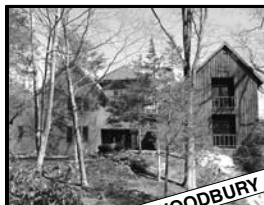

WOODBURY
Striking Contemporary. 4 Bedrooms. 3 Fireplaces. Hot Tub. Pool. 4.43± Acres. $679.000. Sindy Butkus. 203.263.4040.