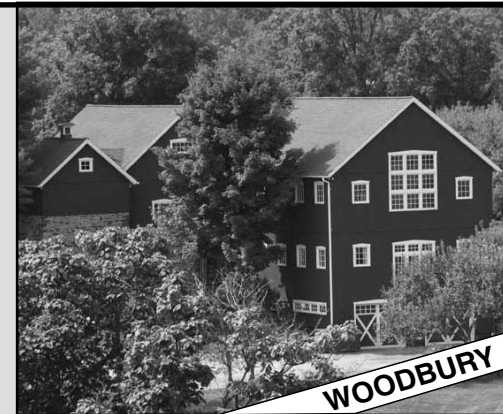

WOODBURY

Come Let Us Show You!