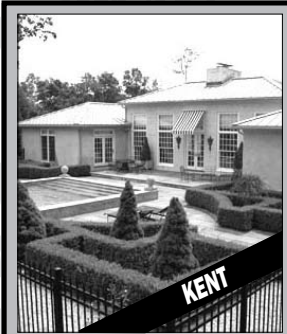

# HEATING UP!

**SHARON**

Classic Renovated 1890's Estate. 30± Acres. Choice. \$3,975,000. Roger Saucy.

**GOSHEN**

Private Compound. Stone Home. Pools. 680± Acres. \$25,000,000. Carolyn Klemm.

**CORNWALL**

Antique Estate. Guesthouse. 2 Ponds. Brook. 100± Acres. \$3,500,000. Gael Hammer.

**SOLD**

**HIGHEST SALE Y-T-D SHERMAN**

Quaker Brook Farm. Antique Gem. Pond. Ask \$2.95m. Graham Klemm. Drew Hingson.

**MILLERTON, NY**

Restored Georgian Colonial. Museum Quality. 245± Acres. \$16,000,000. Drew Hingson.

**KENT**

Private Contemporary. Pool. 18.98± Acres. Distant Views. \$2,500,000. Graham Klemm.

**SHARON**

Magnificent 1890 Mansion. Pool. 6.14± Acres. Value! \$1,950,000. Graham Klemm.

**SOLD**

**HIGHEST SALE Y-T-D WASHINGTON**

Barn-style Estate. Pool. Guesthouse. Private. Ask \$3.5m. Peter Klemm.

**SOLD**

**HIGHEST SALE Y-T-D SHARON**

Rare Classic Colonial. 10 acres. Views. Pool. Fabulous. Ask \$1.7m. Graham Klemm.

**SHARON**

Artfully Designed. Chef's Kitchen. 12.3± Acres. \$1,595,000. Roger Saucy.