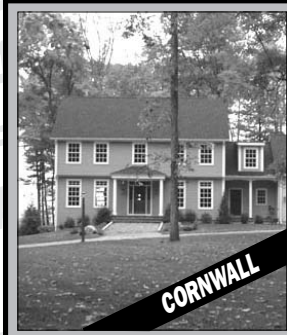

**SOLD**

**HIGHEST SALE Y-T-D SHERMAN**

Quaker Brook Farm. Antique Gem. Pond. Ask \$2.95m. Graham Klemm. Drew Hingson.

**MILLERTON, NY**

Restored Georgian Colonial. Museum Quality. 245± Acres. \$16,000,000. Drew Hingson.

**KENT**

Private Contemporary. Pool. 18.98± Acres. Distant Views. \$2,500,000. Graham Klemm.

**SHARON**

Magnificent 1890 Mansion. Pool. 6.14± Acres. Value! \$1,950,000. Graham Klemm.

**SOLD**

**HIGHEST SALE Y-T-D WASHINGTON**

Barn-style Estate. Pool. Guesthouse. Private. Ask \$3.5m. Peter Klemm.

**SOLD**

**HIGHEST SALE Y-T-D SHARON**

Rare Classic Colonial. 10 acres. Views. Pool. Fabulous. Ask \$1.7m. Graham Klemm.

**SHARON**

Artfully Designed. Chef's Kitchen. 12.3± Acres. \$1,595,000. Roger Saucy.

**FALLS VILLAGE**

Stylish Antique Colonial. Pool. 16.8± Acres. Views. \$995,000. Graham Klemm.

**CORNWALL**

New Classic Connecticut House. Gourmet Kitchen. 3.2± Acres. \$1,095,000. Graham Klemm.

**NORTH CANAAN**