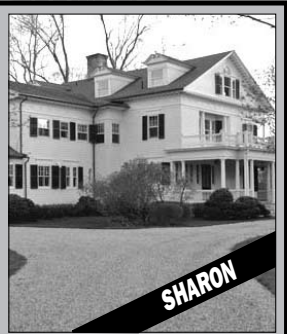

# HEATING UP!

**SHARON**

Classic Renovated 1890's Estate. 30± Acres. Choice. \$3,975,000. Roger Saucy.

**GOSHEN**

Private Compound. Stone Home. Pools. 680± Acres. \$25,000,000. Carolyn Klemm.

**CORNWALL**

Antique Estate. Guesthouse. 2 Ponds. Brook. 100± Acres. \$3,500,000. Gael Hammer.

**SOLD**

**HIGHEST SALE Y-T-D SHERMAN**

Quaker Brook Farm. Antique Gem. Pond. Ask \$2.95m. Graham Klemm. Drew Hingson.

**MILLERTON, NY**

Restored Georgian Colonial. Museum Quality. 245± Acres. \$16,000,000. Drew Hingson.

**KENT**

Private Contemporary. Pool. 18.98± Acres. Distant Views. \$2,500,000. Graham Klemm.

**SHARON**

Magnificent 1890 Mansion. Pool. 6.14± Acres. Value! \$1,950,000. Graham Klemm.

**SOLD**

**HIGHEST SALE Y-T-D WASHINGTON**

Barn-style Estate. Pool. Guesthouse. Private. Ask \$3.5m. Peter Klemm.

**SOLD**

**HIGHEST SALE Y-T-D SHARON**

Rare Classic Colonial. 10 acres. Views. Pool. Fabulous. Ask \$1.7m. Graham Klemm.

**SHARON**

Artfully Designed. Chef's Kitchen. 12.3± Acres. \$1,595,000. Roger Saucy.