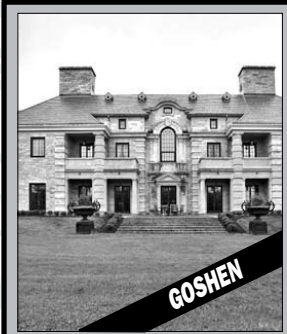

# HEATING UP!

**SHARON**

Classic Renovated 1890's Estate. 30± Acres. Choice. \$3,975,000. Roger Saucy.

**GOSHEN**

Private Compound. Stone Home. Pools. 680± Acres. \$25,000,000. Carolyn Klemm.

**CORNWALL**

Antique Estate. Guesthouse. 2 Ponds. Brook. 100± Acres. \$3,500,000. Gael Hammer.

**SOLD**

**HIGHEST SALE Y-T-D SHERMAN**

Quaker Brook Farm. Antique Gem. Pond. Ask \$2.95m. Graham Klemm. Drew Hingson.

**MILLERTON, NY**

Restored Georgian Colonial. Museum Quality. 245± Acres. \$16,000,000. Drew Hingson.

**KENT**

Private Contemporary. Pool. 18.98± Acres. Distant Views. \$2,500,000. Graham Klemm.

**SHARON**

Magnificent 1890 Mansion. Pool. 6.14± Acres. Value! \$1,950,000. Graham Klemm.

**SOLD**

**HIGHEST SALE Y-T-D WASHINGTON**