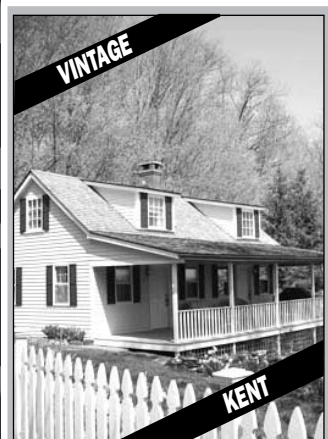

KLEMM REAL ESTATE

PREMIUM & PRIVATE BROKERAGE
BEST REAL ESTATE AGENCY USA - INTERNATIONAL PROPERTY AWARDS 2008

WONDERFUL

STUNNING
CORNWALL
New Shingle-style Home. Light & Bright. 4 Bedrooms. Privacy. 25± Acres. \$2,395,000.
Graham Klemm. 860.868.7313.

VINTAGE
KENT
Storybook Cottage. 2 Bedrooms. Barn/Studio. Views. Stonewalls. 2.88± Acres. \$595,000.
Beverly Mosch. 860.868.7313.

ANTIQUE ESTATE
CORNWALL
Stony Batter Farm. Guesthouse. Outbuildings. Greenhouse. 100± Acres. \$3,500,000.
Carolyn Klemm. 860.868.7313.

EXTENDED VIEWS
ANCRAMDALE, NY
Country Farmhouse. 4 Bedrooms. 2 Baths. Finished Basement. 2± Acres. \$699,500.
Drew Hingson. 860.435.6789.

CLASSIC
CORNWALL
New Connecticut House. Fireplace. Gourmet Kitchen. 3.2± Acres. \$1,095,000.
Graham Klemm. 860.868.7313.

STYLISH
FALLS VILLAGE
Antique Colonial. Pool. Pool House. 2-car Garage. Barn. 16.8± Acres. \$995,000.
Graham Klemm. 860.868.7313.

LIVING

BUCOLIC VIEWS
ANCRAMDALE, NY
Apple Lodge. 3 Bedrooms. Fireplace. Catskill & Berkshire Trails. 121± Acres. \$2,700,000.
Drew Hingson. 860.435.6789.