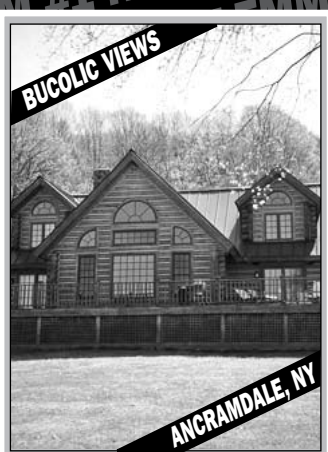

VINTAGE
KENT
Storybook Cottage. 2 Bedrooms. Barn/Studio. Views. Stonewalls. 2.88± Acres. \$595,000.
Beverly Mosch. 860.868.7313.

ANTIQUE ESTATE
CORNWALL
Stony Batter Farm. Guesthouse. Outbuildings. Greenhouse. 100± Acres. \$3,500,000.
Carolyn Klemm. 860.868.7313.

EXTENDED VIEWS
ANCRAMDALE, NY
Country Farmhouse. 4 Bedrooms. 2 Baths. Finished Basement. 2± Acres. \$699,500.
Drew Hingson. 860.435.6789.

CLASSIC
CORNWALL
New Connecticut House. Fireplace. Gourmet Kitchen. 3.2± Acres. \$1,095,000.
Graham Klemm. 860.868.7313.

DESIRABLE
CORNWALL
Renovated Contemporary. 2 Fireplaces. Guesthouse. Studio. 6.09± Acres. \$1,395,000.
Judy Auchincloss. 860.868.7313.

COUNTRY

STATE-OF-THE-ART
NORTH CANAAN
Colonial Theatre & Restaurant. 2 Café-style Auditoriums. Great Location. \$1,395,000.
Mike Conlogue. 860.435.6789.

STYLISH
FALLS VILLAGE
Antique Colonial. Pool. Pool House. 2-car Garage. Barn. 16.8± Acres. \$995,000.
Graham Klemm. 860.868.7313.

LIVING

BUCOLIC VIEWS
ANCRAMDALE, NY
Apple Lodge. 3 Bedrooms. Fireplace. Catskill & Berkshire Trails. 121± Acres. \$2,700,000.
Drew Hingson. 860.435.6789.