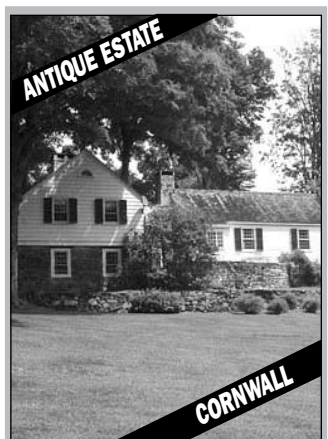

KLEMM REAL ESTATE

PREMIUM & PRIVATE BROKERAGE
BEST REAL ESTATE AGENCY USA - INTERNATIONAL PROPERTY AWARDS 2008

WONDERFUL

STUNNING
CORNWALL
New Shingle-style Home. Light & Bright. 4 Bedrooms. Privacy. 25± Acres. \$2,395,000.
Graham Klemm. 860.868.7313.

VINTAGE
KENT
Storybook Cottage. 2 Bedrooms. Barn/Studio. Views. Stonewalls. 2.88± Acres. \$595,000.
Beverly Mosch. 860.868.7313.

ANTIQUE ESTATE
CORNWALL
Stony Batter Farm. Guesthouse. Outbuildings. Greenhouse. 100± Acres. \$3,500,000.
Carolyn Klemm. 860.868.7313.

EXTENDED VIEWS
ANCRAMDALE, NY
Country Farmhouse. 4 Bedrooms. 2 Baths. Finished Basement. 2± Acres. \$699,500.
Drew Hingson. 860.435.6789.

CLASSIC
CORNWALL
New Connecticut House. Fireplace. Gourmet Kitchen. 3.2± Acres. \$1,095,000.
Graham Klemm. 860.868.7313.