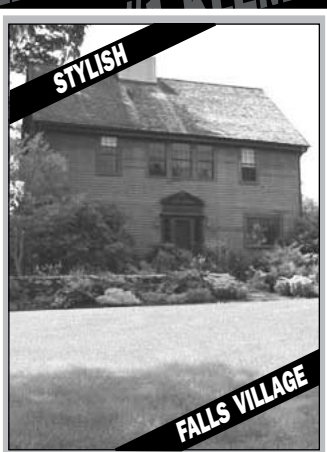

VINTAGE
KENT
Storybook Cottage. 2 Bedrooms. Barn/Studio. Views. Stonewalls. 2.88± Acres. \$595,000.
Beverly Mosch. 860.868.7313.

ANTIQUE ESTATE
CORNWALL
Stony Batter Farm. Guesthouse. Outbuildings. Greenhouse. 100± Acres. \$3,500,000.
Carolyn Klemm. 860.868.7313.

EXTENDED VIEWS
ANCRAMDALE, NY
Country Farmhouse. 4 Bedrooms. 2 Baths. Finished Basement. 2± Acres. \$699,500.
Drew Hingson. 860.435.6789.

CLASSIC
CORNWALL
New Connecticut House. Fireplace. Gourmet Kitchen. 3.2± Acres. \$1,095,000.
Graham Klemm. 860.868.7313.

DESIRABLE
CORNWALL
Renovated Contemporary. 2 Fireplaces. Guesthouse. Studio. 6.09± Acres. \$1,395,000.
Judy Auchincloss. 860.868.7313.

COUNTRY

STATE-OF-THE-ART
NORTH CANAAN
Colonial Theatre & Restaurant. 2 Café-style Auditoriums. Great Location. \$1,395,000.
Mike Conlogue. 860.435.6789.

STYLISH
FALLS VILLAGE
Antique Colonial. Pool. Pool House. 2-car Garage. Barn. 16.8± Acres. \$995,000.
Graham Klemm. 860.868.7313.

LIVING

BUCOLIC VIEWS
ANCRAMDALE, NY
Apple Lodge. 3 Bedrooms. Fireplace. Catskill & Berkshire Trails. 121± Acres. \$2,700,000.
Drew Hingson. 860.435.6789.