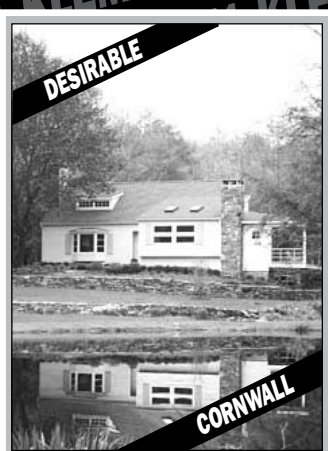

KLEMM REAL ESTATE

PREMIUM & PRIVATE BROKERAGE
BEST REAL ESTATE AGENCY USA - INTERNATIONAL PROPERTY AWARDS 2008

WONDERFUL

STUNNING
CORNWALL
New Shingle-style Home. Light & Bright. 4 Bedrooms. Privacy. 25± Acres. \$2,395,000.
Graham Klemm. 860.868.7313.

VINTAGE
KENT
Storybook Cottage. 2 Bedrooms. Barn/Studio. Views. Stonewalls. 2.88± Acres. \$595,000.
Beverly Mosch. 860.868.7313.

ANTIQUE ESTATE
CORNWALL
Stony Batter Farm. Guesthouse. Outbuildings. Greenhouse. 100± Acres. \$3,500,000.
Carolyn Klemm. 860.868.7313.

EXTENDED VIEWS
ANCRAMDALE, NY
Country Farmhouse. 4 Bedrooms. 2 Baths. Finished Basement. 2± Acres. \$699,500.
Drew Hingson. 860.435.6789.

CLASSIC
CORNWALL
New Connecticut House. Fireplace. Gourmet Kitchen. 3.2± Acres. \$1,095,000.
Graham Klemm. 860.868.7313.

STYLISH
FALLS VILLAGE
Antique Colonial. Pool. Pool House. 2-car Garage. Barn. 16.8± Acres. \$995,000.
Graham Klemm. 860.868.7313.

LIVING

BUCOLIC VIEWS
ANCRAMDALE, NY
Apple Lodge. 3 Bedrooms. Fireplace. Catskill & Berkshire Trails. 121± Acres. \$2,700,000.
Drew Hingson. 860.435.6789.