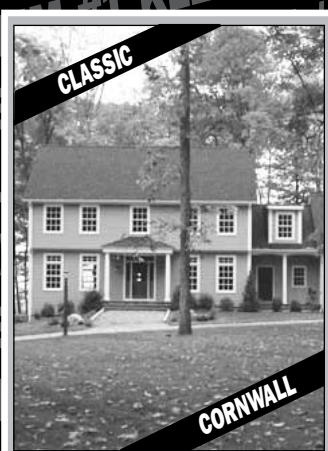

KLEMM REAL ESTATE

PREMIUM & PRIVATE BROKERAGE
BEST REAL ESTATE AGENCY USA - INTERNATIONAL PROPERTY AWARDS 2008

WONDERFUL

STUNNING
CORNWALL
New Shingle-style Home. Light & Bright. 4 Bedrooms. Privacy. 25± Acres. \$2,395,000.
Graham Klemm. 860.868.7313.

VINTAGE
KENT
Storybook Cottage. 2 Bedrooms. Barn/Studio. Views. Stonewalls. 2.88± Acres. \$595,000.
Beverly Mosch. 860.868.7313.

ANTIQUE ESTATE
CORNWALL
Stony Batter Farm. Guesthouse. Outbuildings. Greenhouse. 100± Acres. \$3,500,000.
Carolyn Klemm. 860.868.7313.

EXTENDED VIEWS
ANCRAMDALE, NY
Country Farmhouse. 4 Bedrooms. 2 Baths. Finished Basement. 2± Acres. \$699,500.
Drew Hingson. 860.435.6789.

CLASSIC
CORNWALL
New Connecticut House. Fireplace. Gourmet Kitchen. 3.2± Acres. \$1,095,000.
Graham Klemm. 860.868.7313.

STYLISH
FALLS VILLAGE
Antique Colonial. Pool. Pool House. 2-car Garage. Barn. 16.8± Acres. \$995,000.
Graham Klemm. 860.868.7313.

LIVING

BUCOLIC VIEWS
ANCRAMDALE, NY
Apple Lodge. 3 Bedrooms. Fireplace. Catskill & Berkshire Trails. 121± Acres. \$2,700,000.
Drew Hingson. 860.435.6789.