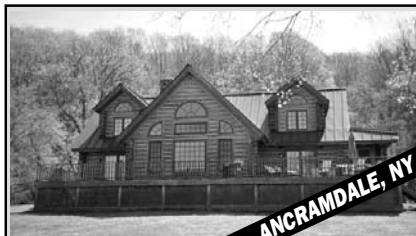

KLEMM REAL ESTATE

PREMIUM & PRIVATE BROKERAGE
BEST REAL ESTATE AGENCY USA - INTERNATIONAL PROPERTY AWARDS 2008

COME LET US SHOW YOU!

SHARON

Totally Private Antique Colonial. 11± Acres.
\$1,050,000. Graham Klemm. 860.868.7313.

ANCRAMDALE, NY

Apple Lodge. Views. Trails. 121± Acres.
\$2,295,000. Drew Hingson. 860.435.6789.

SHARON

Magnificent 1890 Mansion. 6.14± Acres.
\$1,950,000. Graham Klemm. 860.868.7313.

SHARON

Artfully Designed. Great Room. 12.3± Acres.
\$1,545,000. Roger Saucy. 860.868.7313.