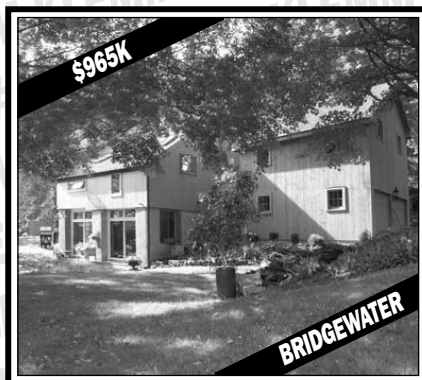

\$1.65M

WASHINGTON

NEWLY LISTED
Sprawling Country House.
Pool. Surrounded by Land Trust.
Overlooking Pond & Bantam River.
6± Acres.
Carolyn Klemm.
860.868.7313.

\$999K

BRIDGEWATER

NEWLY LISTED
Pristine Cape in Idyllic Setting.
4 Bedrooms.
Screened Porch.
Stream.
Stonewalls.
10.23± Acres.
Wendy Westcott.
860.868.7313.

\$995K

WARREN

NEWLY LISTED
Turn-key Barn.
2 Bedrooms.
Fireplace.
Open Floor Plan.
Private Deck.
Major View.
2± Acres.
Graham Klemm.
860.868.7313.

\$895K

ROXBURY

NEW PRICE
18th Century Colonial. Pool.
Antique Barn.
Stone Terraces.
Beautiful Landscaping.
4.74± Acres.
Donna Zehring.
860.868.7313.

\$2.195M

WASHINGTON

NEWLY LISTED
Elegant Country Antique. Pool.
Artist's Studio/In-law.
Barn/Garage.
Garden.
8.87± Acres.
Gael Hammer.
860.868.7313.

\$965K

BRIDGEWATER

NEWLY LISTED
Country Barn Home.
Fireplace.
Garage/Workshop.
Borders Land Trust.
2.33± Acres.
Wayne Piskura.
860.354.3263.

\$2.45M

WASHINGTON

NEWLY LISTED
Country House.
4 Bedrooms. 4 Fireplaces. Chef's Kitchen. Pool with Waterfall.
Attached Garage.
11± Acres.
Carolyn Klemm.
860.868.7313

#1 For Selling Fine Country Properties!