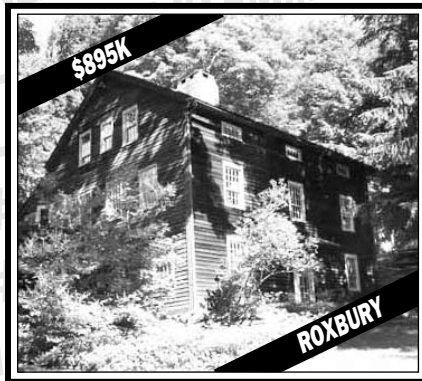

\$1.65M

WASHINGTON

NEWLY LISTED
Sprawling Country House.
Pool. Surrounded by Land Trust.
Overlooking Pond & Bantam River.
6± Acres.
Carolyn Klemm.
860.868.7313.

\$999K

BRIDGEWATER

NEWLY LISTED
Pristine Cape in Idyllic Setting.
4 Bedrooms.
Screened Porch.
Stream.
Stonewalls.
10.23± Acres.
Wendy Westcott.
860.868.7313.

\$995K

WARREN

NEWLY LISTED
Turn-key Barn.
2 Bedrooms.
Fireplace.
Open Floor Plan.
Private Deck.
Major View.
2± Acres.
Graham Klemm.
860.868.7313.

\$895K

ROXBURY

NEW PRICE
18th Century Colonial. Pool.
Antique Barn.
Stone Terraces.
Beautiful Landscaping.
4.74± Acres.
Donna Zehring.
860.868.7313.

\$2.195M

WASHINGTON

NEWLY LISTED
Elegant Country Antique. Pool.
Artist's Studio/In-law.
Barn/Garage.
Garden.
8.87± Acres.
Gael Hammer.
860.868.7313.

\$965K

BRIDGEWATER

NEWLY LISTED
Country Barn Home.
Fireplace.
Garage/Workshop.
Borders Land Trust.
2.33± Acres.
Wayne Piskura.
860.354.3263.

\$2.45M

WASHINGTON

NEWLY LISTED
Country House.
4 Bedrooms. 4 Fireplaces. Chef's Kitchen. Pool with Waterfall.
Attached Garage.
11± Acres.
Carolyn Klemm.
860.868.7313

#1 For Selling Fine Country Properties!