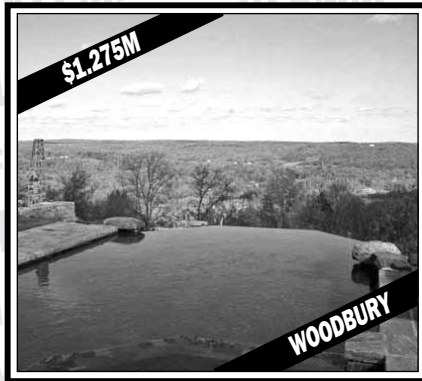

KLEMM REAL ESTATE

PREMIUM & PRIVATE BROKERAGE
BEST REAL ESTATE AGENCY USA - INTERNATIONAL PROPERTY AWARDS 2008

CHECK THESE OUT

$1.275M

WOODBURY

NEW PRICE
Stunning Hilltop View.
4 Bedrooms.
Updated Kitchen.
Fade Away Pool.
Finished Lower Level. 5± Acres.
Maria Taylor.
860.868.7313.