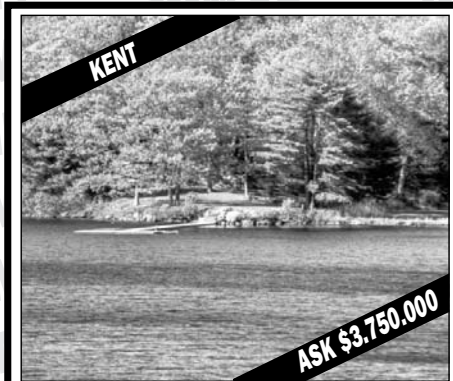

Carolyn Klemm, Peter Klemm.
Listed & Contract Signed in 76 Days!