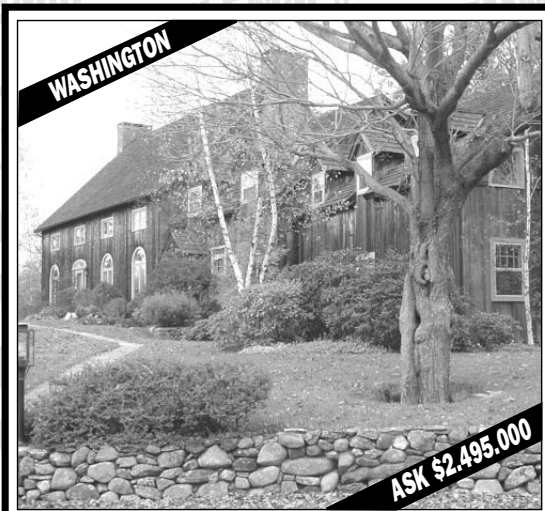

Peter Klemm.
Listed & SOLD in 59 Days!