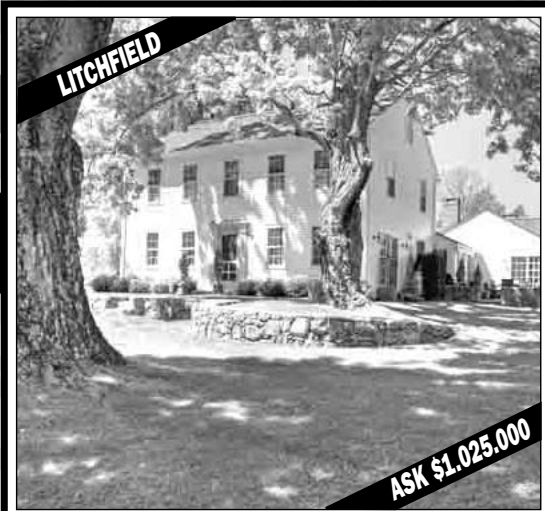

KLEMM REAL ESTATE

PREMIUM & PRIVATE BROKERAGE
BEST REAL ESTATE AGENCY USA - INTERNATIONAL PROPERTY AWARDS 2009

Peter Klemm, Graham Klemm.
Privately Listed & SOLD in 60 Days!