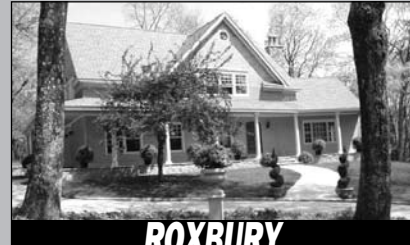

KLEMM REAL ESTATE

PREMIUM & PRIVATE BROKERAGE
BEST REAL ESTATE AGENCY USA - INTERNATIONAL PROPERTY AWARDS 2008

SUMMER VALUES

\$684K

1790's Brookside Cottage. Artist's Studio. Barn/Garage. Gardens. Stone Patio. Stonewalls. 1± Acres.
Roger Saucy.
860.868.7313.

BRIDGEWATER

\$725K

Charming Antique. 2 Bedrooms. Designer Gardens. 2.7± Acres. Great Location. Close to Green.
Carolyn Klemm.
860.868.7313.

WASHINGTON

\$1.895M

WASHINGTON

Country Shingle House. 2 Fireplaces. Tennis Court. Pool. 10± Acres.
Carolyn Klemm.
860.868.7313.

ROXBURY

Shingle-style House. High-end everything. Gunite Pool. Patios. 3.54± Acres.
Maria Taylor.
860.868.7313.

\$1.350M

WOODBURY

\$799K

Entertainer's Delight. 3 Bedrooms. Double Sided Fireplace. Gardens. Cabana. Pool. 8.46± Acres.
Sindy Butkus.
203.263.4040.

LITCHFIELD

\$279K

Charming Colonial. 2 Bedrooms. Open Floor Plan. Hardwood Floors. Private Yard. Close to Town.
Beverly Mosch.
860.868.7313.

ROXBURY

Enchanted Barn. Antique Beams. Open Floor Plan. Pool. 8.13± Acres.
Judy Auchincloss.
860.868.7313.