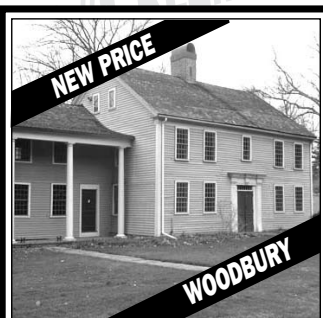

# CONNECT THE DOTS!

www.klemmrealestate.com

www.klemmrealestate.com

**NEW PRICE**  
Mint Reconstructed Barn. 3-4 Bedrooms. Hand Hewn Beams. Fireplace. Pool. Views. Minutes from Washington & Litchfield. 4.87± Acres. **\$795,000.** Judy Auchincloss. 860.868.7313.

ROXBURY

**NEW PRICE**  
Replica 18th Century Cape. 2 Bedrooms. 3 Fireplaces. Barn. Sugar House. Meadows. Forest. Trails. 37± Acres. **\$1,725,000.** Jim Appleyard. 860.868.7313.

WASHINGTON

**NEW PRICE**  
Rossiter-designed Grand Country House. Lower Level Apartment. Staff Apartment. Guesthouse. Gym. Saunas. Pool. Tennis. Privacy. 10± Acres. **\$5,800,000.** Carolyn Klemm. 860.868.7313.

WASHINGTON

**NEW PRICE**  
In-town Gem. 2 Bedrooms. 2.5 Baths. 2 Fireplaces. Guesthouse. Moments to Library and General Store. 3.42± Acres. **\$695,000.** Graham Klemm. 860.868.7313.

ROXBURY

**NEW PRICE**  
Secluded Contemporary. 3 Bedrooms. 2.5 Baths. Pool. Pergola. Tremendous Privacy. 1.82± Acres. **\$790,000.** Peter Klemm. 860.868.7313.

SOUTH KENT

**NEW PRICE**  
Majestic Antique Colonial. Ideal for Retail, Office and/or Residence. Ample Parking. Great Location. 1.07± Acres. **\$1,550,000.** Sarah Shinn Pratt. 203.263.4040.

WOODBURY

**NEW PRICE**  
Shingle & Stone Colonial. 3-4 Bedrooms. 2 Fireplaces. Open Floor Plan. Outdoor Patios. Covered Porch. River Rights. 3.875± Acres. **\$1,295,000.** Carol Bablonka. 860.868.7313.