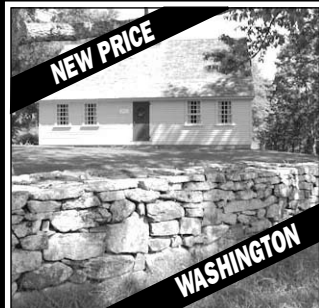

LITCHFIELD

**NEW PRICE**  
Chic Turn-of-the-century Cottage. 3 Bedrooms. Fireplace. Hot Tub. Barn/Garage with Loft. Stream. 1.15± Acres. **\$1,095,000.** Roger Saucy. 860.868.7313.

ROXBURY

**NEW PRICE**  
Mint Country Cape. 4 Bedrooms. Stone Fireplace. Sunroom. Pool. Gardens. Sweeping Lawn. 5.98± Acres. **\$599,000.** Donna Zehring. 860.868.7313.

ROXBURY

**NEW PRICE**  
Replica 18th Century Cape. 2 Bedrooms. 3 Fireplaces. Barn. Sugar House. Meadows. Forest. Trails. 37± Acres. **\$1,725,000.** Jim Appleyard. 860.868.7313.

WASHINGTON

**NEW PRICE**  
Rossiter-designed Grand Country House. Lower Level Apartment. Staff Apartment. Guesthouse. Gym. Saunas. Pool. Tennis. Privacy. 10± Acres. **\$5,800,000.** Carolyn Klemm. 860.868.7313.

WASHINGTON

**NEW PRICE**  
In-town Gem. 2 Bedrooms. 2.5 Baths. 2 Fireplaces. Guesthouse. Moments to Library and General Store. 3.42± Acres. **\$695,000.** Graham Klemm. 860.868.7313.

ROXBURY

**NEW PRICE**  
Secluded Contemporary. 3 Bedrooms. 2.5 Baths. Pool. Pergola. Tremendous Privacy. 1.82± Acres. **\$790,000.** Peter Klemm. 860.868.7313.

SOUTH KENT

**NEW PRICE**  
Majestic Antique Colonial. Ideal for Retail, Office and/or Residence. Ample Parking. Great Location. 1.07± Acres. **\$1,550,000.** Sarah Shinn Pratt. 203.263.4040.

WOODBURY

**NEW PRICE**  
Shingle & Stone Colonial. 3-4 Bedrooms. 2 Fireplaces. Open Floor Plan. Outdoor Patios. Covered Porch. River Rights. 3.875± Acres. **\$1,295,000.** Carol Bablonka. 860.868.7313.