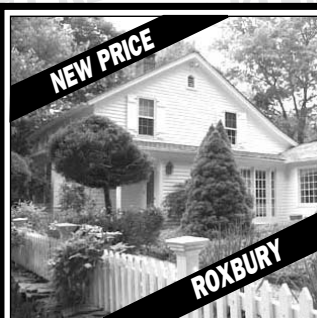

# CONNECT THE DOTS!

www.klemmrealestate.com

www.klemmrealestate.com

**NEW PRICE**  
Mint Reconstructed Barn. 3-4 Bedrooms. Hand Hewn Beams. Fireplace. Pool. Views. Minutes from Washington & Litchfield. 4.87± Acres. **\$795,000.** Judy Auchincloss. 860.868.7313.

LITCHFIELD

**NEW PRICE**  
Chic Turn-of-the-century Cottage. 3 Bedrooms. Fireplace. Hot Tub. Barn/Garage with Loft. Stream. 1.15± Acres. **\$1,095,000.** Roger Saucy. 860.868.7313.

ROXBURY

**NEW PRICE**  
Mint Country Cape. 4 Bedrooms. Stone Fireplace. Sunroom. Pool. Gardens. Sweeping Lawn. 5.98± Acres. **\$599,000.** Donna Zehring. 860.868.7313.

ROXBURY

**NEW PRICE**  
Replica 18th Century Cape. 2 Bedrooms. 3 Fireplaces. Barn. Sugar House. Meadows. Forest. Trails. 37± Acres. **\$1,725,000.** Jim Appleyard. 860.868.7313.

WASHINGTON

**NEW PRICE**  
Rossiter-designed Grand Country House. Lower Level Apartment. Staff Apartment. Guesthouse. Gym. Saunas. Pool. Tennis. Privacy. 10± Acres. **\$5,800,000.** Carolyn Klemm. 860.868.7313.

WASHINGTON

**NEW PRICE**  
In-town Gem. 2 Bedrooms. 2.5 Baths. 2 Fireplaces. Guesthouse. Moments to Library and General Store. 3.42± Acres. **\$695,000.** Graham Klemm. 860.868.7313.

ROXBURY

**NEW PRICE**  
Secluded Contemporary. 3 Bedrooms. 2.5 Baths. Pool. Pergola. Tremendous Privacy. 1.82± Acres. **\$790,000.** Peter Klemm. 860.868.7313.