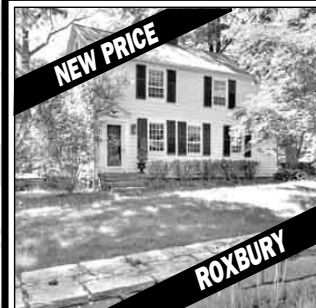

LITCHFIELD

**NEW PRICE**  
Chic Turn-of-the-century Cottage. 3 Bedrooms. Fireplace. Hot Tub. Barn/Garage with Loft. Stream. 1.15± Acres. **\$1,095,000.** Roger Saucy. 860.868.7313.

ROXBURY

**NEW PRICE**  
Mint Country Cape. 4 Bedrooms. Stone Fireplace. Sunroom. Pool. Gardens. Sweeping Lawn. 5.98± Acres. **\$599,000.** Donna Zehring. 860.868.7313.

ROXBURY

**NEW PRICE**  
Replica 18th Century Cape. 2 Bedrooms. 3 Fireplaces. Barn. Sugar House. Meadows. Forest. Trails. 37± Acres. **\$1,725,000.** Jim Appleyard. 860.868.7313.

WASHINGTON

**NEW PRICE**  
Rossiter-designed Grand Country House. Lower Level Apartment. Staff Apartment. Guesthouse. Gym. Saunas. Pool. Tennis. Privacy. 10± Acres. **\$5,800,000.** Carolyn Klemm. 860.868.7313.

WASHINGTON

**NEW PRICE**  
In-town Gem. 2 Bedrooms. 2.5 Baths. 2 Fireplaces. Guesthouse. Moments to Library and General Store. 3.42± Acres. **\$695,000.** Graham Klemm. 860.868.7313.

ROXBURY

**NEW PRICE**  
Secluded Contemporary. 3 Bedrooms. 2.5 Baths. Pool. Pergola. Tremendous Privacy. 1.82± Acres. **\$790,000.** Peter Klemm. 860.868.7313.

SOUTH KENT

**NEW PRICE**  
Majestic Antique Colonial. Ideal for Retail, Office and/or Residence. Ample Parking. Great Location. 1.07± Acres. **\$1,550,000.** Sarah Shinn Pratt. 203.263.4040.

WOODBURY

**NEW PRICE**  
Shingle & Stone Colonial. 3-4 Bedrooms. 2 Fireplaces. Open Floor Plan. Outdoor Patios. Covered Porch. River Rights. 3.875± Acres. **\$1,295,000.** Carol Bablonka. 860.868.7313.