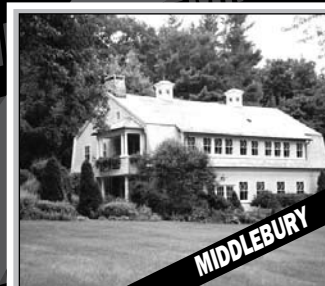

LITCHFIELD

Charming Colonial. 2 Bedrooms.
Private Yard. Close to Town.
\$289.000. Beverly Mosch.

ROXBURY

Charming Cape. Artist Studio/
Workshop. Shepaug River Views.
\$435.000. Sarah Shinn Pratt.

BRIDGEWATER

1790's Brookside Cottage. Artist's
Studio. Stonewalls. 1± Acres.
\$684.000. Roger Saucy.

ROXBURY

Fabulous New Construction.
Views. Abuts Land Trust. 15± Acres.
\$6.500.000. Carol Bablonka.

WASHINGTON

Charming Antique Barn. 3 Bedrooms.
Many Upgrades. 1.5± Acres.
\$359.000. Peter Klemm.

BRIDGEWATER

Single-level Mid-Century Home.
3 Bedrooms. Pool. 6.37± Acres.
\$1.195.000. Gael Hammer.

MIDDLEBURY

Restored Whittemore Estate
Carriage House. Lake View.
\$2.100.000. Maria Taylor.

www.klemmrealestate.com