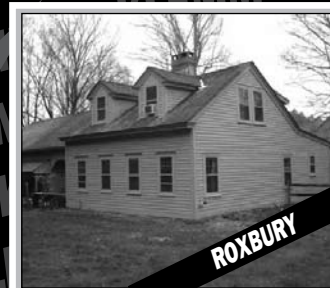

KLEMM REAL ESTATE

PREMIUM & PRIVATE BROKERAGE
BEST REAL ESTATE AGENCY USA - INTERNATIONAL PROPERTY AWARDS 2008

THE DEALS ARE IN

ROXBURY

Country Home. 4 Bedrooms.
Pool. Views. 12± Acres. Privacy.
\$2.750.000. Graham Klemm.

LITCHFIELD

Charming Colonial. 2 Bedrooms.
Private Yard. Close to Town.
\$289.000. Beverly Mosch.

ROXBURY

Charming Cape. Artist Studio/
Workshop. Shepaug River Views.
\$435.000. Sarah Shinn Pratt.

BRIDGEWATER

1790's Brookside Cottage. Artist's
Studio. Stonewalls. 1± Acres.
\$684.000. Roger Saucy.

ROXBURY

Fabulous New Construction.
Views. Abuts Land Trust. 15± Acres.
\$6.500.000. Carol Bablonka.

WASHINGTON

Charming Antique Barn. 3 Bedrooms.
Many Upgrades. 1.5± Acres.
\$359.000. Peter Klemm.

BRIDGEWATER

Single-level Mid-Century Home.
3 Bedrooms. Pool. 6.37± Acres.
\$1.195.000. Gael Hammer.

MIDDLEBURY

Restored Whittemore Estate
Carriage House. Lake View.
\$2.100.000. Maria Taylor.

www.klemmrealestate.com