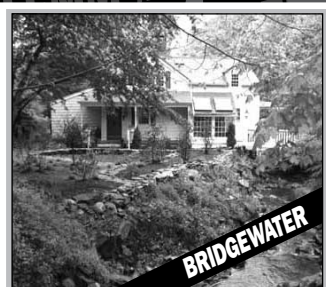

KLEMM REAL ESTATE

PREMIUM & PRIVATE BROKERAGE
BEST REAL ESTATE AGENCY USA - INTERNATIONAL PROPERTY AWARDS 2008

THE DEALS ARE IN

ROXBURY

Country Home. 4 Bedrooms.
Pool. Views. 12± Acres. Privacy.
\$2.750.000. Graham Klemm.

LITCHFIELD

Charming Colonial. 2 Bedrooms.
Private Yard. Close to Town.
\$289.000. Beverly Mosch.

ROXBURY

Charming Cape. Artist Studio/
Workshop. Shepaug River Views.
\$435.000. Sarah Shinn Pratt.

BRIDGEWATER

1790's Brookside Cottage. Artist's
Studio. Stonewalls. 1± Acres.
\$684.000. Roger Saucy.

ROXBURY

Fabulous New Construction.
Views. Abuts Land Trust. 15± Acres.
\$6.500.000. Carol Bablonka.

WASHINGTON

Charming Antique Barn. 3 Bedrooms.
Many Upgrades. 1.5± Acres.
\$359.000. Peter Klemm.