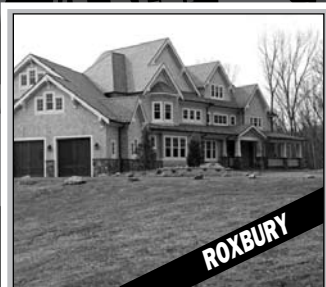

KLEMM REAL ESTATE

PREMIUM & PRIVATE BROKERAGE
BEST REAL ESTATE AGENCY USA - INTERNATIONAL PROPERTY AWARDS 2008

THE DEALS ARE IN

ROXBURY

Country Home. 4 Bedrooms.
Pool. Views. 12± Acres. Privacy.
\$2.750.000. Graham Klemm.

LITCHFIELD

Charming Colonial. 2 Bedrooms.
Private Yard. Close to Town.
\$289.000. Beverly Mosch.

ROXBURY

Charming Cape. Artist Studio/
Workshop. Shepaug River Views.
\$435.000. Sarah Shinn Pratt.

BRIDGEWATER

1790's Brookside Cottage. Artist's
Studio. Stonewalls. 1± Acres.
\$684.000. Roger Saucy.

ROXBURY

Fabulous New Construction.
Views. Abuts Land Trust. 15± Acres.
\$6.500.000. Carol Bablonka.

WASHINGTON

Charming Antique Barn. 3 Bedrooms.
Many Upgrades. 1.5± Acres.
\$359.000. Peter Klemm.

BRIDGEWATER

Single-level Mid-Century Home.
3 Bedrooms. Pool. 6.37± Acres.
\$1.195.000. Gael Hammer.

MIDDLEBURY

Restored Whittemore Estate
Carriage House. Lake View.
\$2.100.000. Maria Taylor.

www.klemmrealestate.com