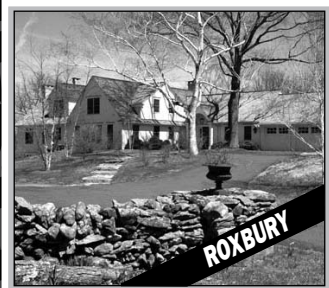

KLEMM REAL ESTATE

PREMIUM & PRIVATE BROKERAGE
BEST REAL ESTATE AGENCY USA - INTERNATIONAL PROPERTY AWARDS 2008

THE DEALS ARE IN

ROXBURY

Country Home. 4 Bedrooms.
Pool. Views. 12± Acres. Privacy.
$2.750.000. Graham Klemm.