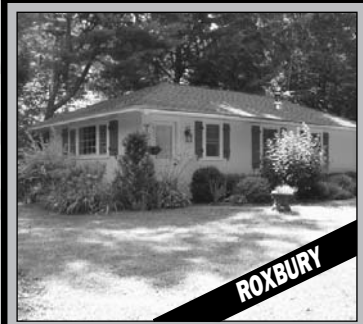

KLEMM REAL ESTATE

PREMIUM & PRIVATE BROKERAGE
BEST REAL ESTATE AGENCY USA - INTERNATIONAL PROPERTY AWARDS 2009

**NEW
PRICE**

MIDDLEBURY

Distinguished English Country House. Exercise Room. Wine Cellar. Patio with Pergola. Views. 3± Acres. **\$1,299,000.**
Erin Schumacher. 860.567.5060.

KENT

Palladian Style. 5 Bedrooms. 5.5 Baths. Stone Studio. Pool. Distant Views. 18.98± Acres. **\$2,300,000.**
Graham Klemm. 860.868.7313.

ROXBURY

Private Country Cottage. 2 Bedrooms. Stonewalls. Approved Building Lot. Cleared Home Site. 10± Acres. **\$449,000.**
Carol Bablonka. 860.868.7313.

**NEW
LISTING**

WASHINGTON

Fabulous Compound. 5 Bedrooms. Guesthouse. Pool. Cabana. Tennis. Entertainment Barn. 6.17± Acres. **\$3,750,000.**
Peter Klemm. 860.868.7313.

LITCHFIELD

58.29± Acres. Estate Parcel. Premier Setting. Long Views. Level Field. Pond. Stonewalls. Views. **\$1,300,000.**
Wendy Westcott. 860.868.7313.

LITCHFIELD

Shingle-style Home. 3 Bedrooms. Fireplace. Upscale Kitchen. Open Floor Plan. Views. 4.37± Acres. **\$495,000.**
Kathy Ashton. 203.263.4040.

ROXBURY

Light-filled Contemporary. 3 Bedrooms. 2 Fireplaces. Deck. Studio. Pool. Gardens. 4.7± Acres. **\$599,000.**
Maria Taylor. 860.868.7313.