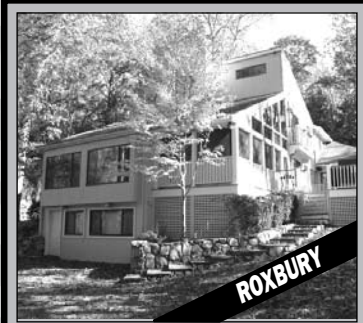

KENT

Palladian Style. 5 Bedrooms. 5.5 Baths. Stone Studio. Pool. Distant Views. 18.98± Acres. **\$2,300,000.**
Graham Klemm. 860.868.7313.

ROXBURY

Private Country Cottage. 2 Bedrooms. Stonewalls. Approved Building Lot. Cleared Home Site. 10± Acres. **\$449,000.**
Carol Bablonka. 860.868.7313.

**NEW
LISTING**

WASHINGTON

Fabulous Compound. 5 Bedrooms. Guesthouse. Pool. Cabana. Tennis. Entertainment Barn. 6.17± Acres. **\$3,750,000.**
Peter Klemm. 860.868.7313.

LITCHFIELD

58.29± Acres. Estate Parcel. Premier Setting. Long Views. Level Field. Pond. Stonewalls. Views. **\$1,300,000.**
Wendy Westcott. 860.868.7313.

WARREN

Charming Home. Lake Waramaug Views. 5 Bedrooms. Barn. Guest Apartment. 1.14± Acres. **\$335,000.**
Donna Zehring. 860.868.7313.

**NEW
PRICE**

WASHINGTON

Charming Antique. 3 Bedrooms. 2 Baths. Designer Gardens. 2.7± Acres. Great Location. Close to Green. **\$649,000.**
Carolyn Klemm. 860.868.7313.

LITCHFIELD

Shingle-style Home. 3 Bedrooms. Fireplace. Upscale Kitchen. Open Floor Plan. Views. 4.37± Acres. **\$495,000.**
Kathy Ashton. 203.263.4040.

ROXBURY

Light-filled Contemporary. 3 Bedrooms. 2 Fireplaces. Deck. Studio. Pool. Gardens. 4.7± Acres. **\$599,000.**
Maria Taylor. 860.868.7313.