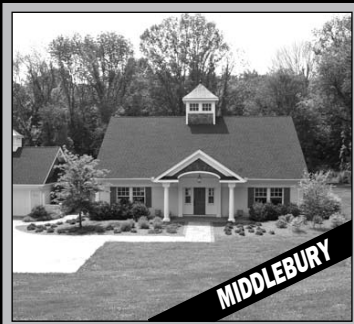

KLEMM REAL ESTATE

PREMIUM & PRIVATE BROKERAGE
BEST REAL ESTATE AGENCY USA - INTERNATIONAL PROPERTY AWARDS 2009

**NEW
PRICE**

MIDDLEBURY

Distinguished English Country House. Exercise Room. Wine Cellar. Patio with Pergola. Views. 3± Acres. **\$1,299,000.**
Erin Schumacher. 860.567.5060.

KENT

Palladian Style. 5 Bedrooms. 5.5 Baths. Stone Studio. Pool. Distant Views. 18.98± Acres. **\$2,300,000.**
Graham Klemm. 860.868.7313.

ROXBURY

Private Country Cottage. 2 Bedrooms. Stonewalls. Approved Building Lot. Cleared Home Site. 10± Acres. **\$449,000.**
Carol Bablonka. 860.868.7313.

**NEW
LISTING**

WASHINGTON

Fabulous Compound. 5 Bedrooms. Guesthouse. Pool. Cabana. Tennis. Entertainment Barn. 6.17± Acres. **\$3,750,000.**
Peter Klemm. 860.868.7313.

LITCHFIELD

58.29± Acres. Estate Parcel. Premier Setting. Long Views. Level Field. Pond. Stonewalls. Views. **\$1,300,000.**
Wendy Westcott. 860.868.7313.

LITCHFIELD

Shingle-style Home. 3 Bedrooms. Fireplace. Upscale Kitchen. Open Floor Plan. Views. 4.37± Acres. **\$495,000.**
Kathy Ashton. 203.263.4040.

ROXBURY

Light-filled Contemporary. 3 Bedrooms. 2 Fireplaces. Deck. Studio. Pool. Gardens. 4.7± Acres. **\$599,000.**
Maria Taylor. 860.868.7313.