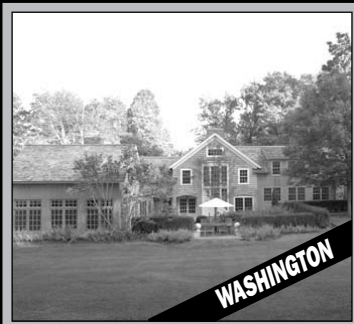

KENT

Palladian Style. 5 Bedrooms. 5.5 Baths. Stone Studio. Pool. Distant Views. 18.98± Acres. **\$2,300,000.**
Graham Klemm. 860.868.7313.

ROXBURY

Private Country Cottage. 2 Bedrooms. Stonewalls. Approved Building Lot. Cleared Home Site. 10± Acres. **\$449,000.**
Carol Bablonka. 860.868.7313.

**NEW
LISTING**

WASHINGTON

Fabulous Compound. 5 Bedrooms. Guesthouse. Pool. Cabana. Tennis. Entertainment Barn. 6.17± Acres. **\$3,750,000.**
Peter Klemm. 860.868.7313.

LITCHFIELD

58.29± Acres. Estate Parcel. Premier Setting. Long Views. Level Field. Pond. Stonewalls. Views. **\$1,300,000.**
Wendy Westcott. 860.868.7313.