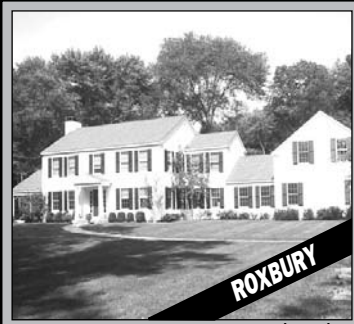

ROXBURY

Private Country Home. Pool with Spa & Outdoor Fireplace. 4.43± Acres. Professional Landscaping. **$1,350,000.**
Peter Klemm. 860.868.7313.