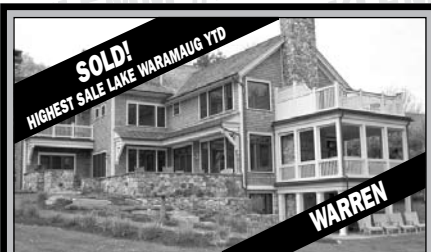

SOLD!
 WASHINGTON
 Renovated Shingle-style Cape. Ask \$1.295m.
 Judy Auchincloss, 860.868.7313.

SOLD!
 LITCHFIELD
 Handsome In-town Colonial. Ask \$895k.
 Cleve Fuessenich, 860.567.5060.

SELLING

SOLD!
 ROXBURY
 The Stone House. 7.35± Acres. Ask \$1.485m.
 Cleve Fuessenich, 860.567.5060.

SOLD!
 HIGHEST SALE LAKE WARAMAUG YTD
 WARREN
 Lake Waramaug Waterfront. Ask \$3.975m.
 Peter Klemm, Carolyn Klemm, 860.868.7313.

SOLD!
 WASHINGTON
 The Boar House. Ask \$1.749m.
 Maria Taylor, 860.868.7313.

SOLED!

SOLD!
 HIGHEST SALE LITCHFIELD YTD
 LITCHFIELD
 Private 200± Acre Estate. Ask \$2.95m.
 Cleve Fuessenich, 860.567.5060.

SOLD!
 HIGHEST SALE ROXBURY YTD
 ROXBURY
 Classic Stone Home. Ask \$3.75m.
 Carolyn Klemm, Donna Zehring, 860.868.7313.