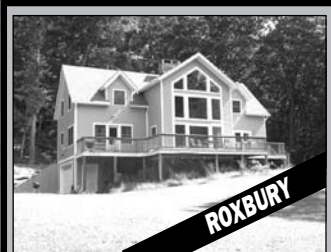

ROXBURY

Renovated Farmhouse. Pond. 3± Acres. Great Location! **\$695,000.**
Wayne Piskura. 860.354.3263.

WASHINGTON

Sunny Corners Cottage. Elegantly Renovated. Near Lake Waramaug & Villages. 2.16± Acres. **\$695,000.** Joseph Lorino. 860.868.7313.

ROXBURY

Light-filled Contemporary. 3 Bedrooms. 2 Fireplaces. Deck. Pool. Gardens. 4.7± Acres. **\$650,000.** Maria Taylor. 860.868.7313.

BETHLEHEM

Gambrel Colonial. Open Floor Plan. Deck. 2 Small Horse Barns. 2 Paddocks. 3.7± Acres. **\$399,000.** Beverly Mosch. 860.868.7313.

NEWLY PRICED!

WOODBURY

Elegant Single-level. Sophisticated Kitchen. Pool. 3± Acres. **\$775,000.**
Sarah Shinn Pratt. 203.263.4040.

ROXBURY

Country Estate. 5- Stall Barn. Views. 4± Acres. **\$669,000.**
Wayne Piskura. 860.354.3263.

ROXBURY

Energy-Star Home. Great Kitchen. Privacy. 5.11± Acres. **\$549,000.**
Wayne Piskura. 860.354.3263.

SOUTH KENT

Well Maintained Country Home. Deck. 1.74± Acres. **\$379,000.**
Sally Gorman. 860.354.3263.