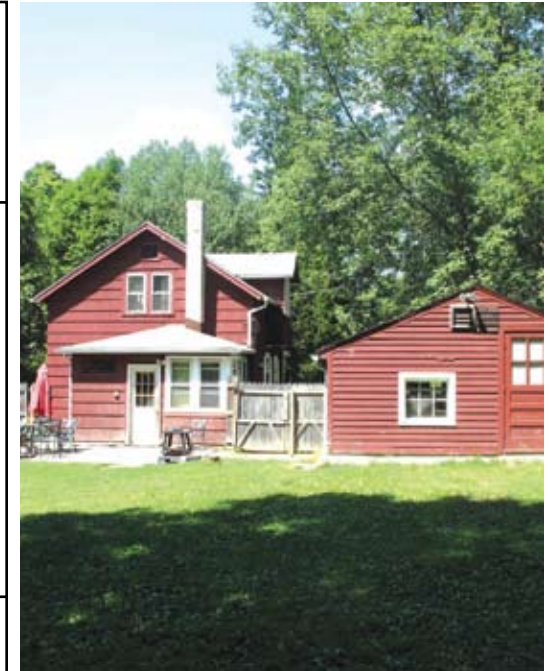

Address: 17 Townsend Street, Middlebury

Price: Upon Request

Style: Colonial   **Age:** 1930   **Sq. Ft.:** 916±   **Acreage:** .28±

 # Rooms: 5   **# Bedrooms:** 2   **Baths:** 1 Full   **Fireplaces:** 0

Room Description	Size	Level	Property Amenities
Living Room	8 x 21	Main	• Oak Floors • Laundry Room • Enclosed Porch • Rear Mudroom • Oversized Garage • Level Yard • Patio • Convenient Location
Dining Room	9 x 11	Main	
Kitchen	9 x 10	Main	
Bedroom 1	7 x 18	Upper	
Bedroom 2	11 x 16	Upper	
Enclosed Porch	7 x 19	Main	
Mudroom	6 x 8	Main	

Listing Agent: Sindy Butkus   203.263.4040 Ext. 101

All Data to be confirmed by Buyer.