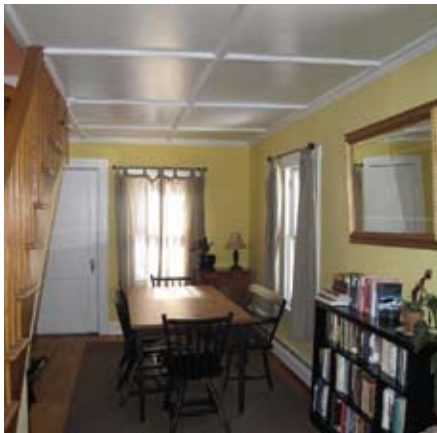

Middlebury, Connecticut

Litchfield County/New York City - 80± miles

Cute, Cozy & Comfortable

Perfect for the first time buyer or empty nester, this home appeals to many. The enclosed front porch leads you in to this charming space with oak flooring and crown moldings. The living room is large enough to accommodate a corner office. A formal dining room, kitchen, laundry room and mudroom complete the main level. The second floor offers two bedrooms with oak floors and ceiling fans. The full bath has been recently remodeled. Enjoy the level backyard and patio plus a fenced area for pets or gardening. An oversized detached garage is just a few steps away. A commuter's dream, this charmer is only minutes from major highways and town amenities.