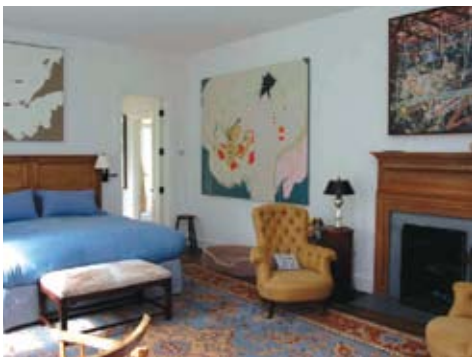

Roxbury, Connecticut

Litchfield County / New York City - 80± miles

Dogwood Farm

Roxbury Retreat

Private Estate on 130± Acres

Antique Barn with Pristine Country House Addition

Large Stone Floor Entrance Hall with 14' Ceilings

Enormous Living Room with Massive Fireplace, 16' Beamed Ceiling, French Doors, Expansive Wall Space for Art Collection

Five Firelit Ensuite Bedrooms

Two Main Floor Master Bedrooms

Four Full And Three Half Baths

Library with Built-in Bookcases and French Doors

Address:

Roxbury, CT

Listing Agent:

Carolyn Klemm

860.868.7313

Price: Upon Request

All Data to be confirmed by Buyer.

Formal Dining Room with Fireplace

Informal Living/Dining Room with Fireplace

Office with Built-in Bookcases and Cathedral Ceiling

Gym on Lower Level

Wine Cellar on Lower Level

Three Car Garage

Party Barn with Full Bath and Kitchen

Swimming Pool

Two-story Guesthouse with One Bedroom

Art Barn and Green House

Additional Barn

4,000 Sq. Ft. Caretaker's House

Large Pond

Main House overlooks secluded Water Frontage including Waterfall On Jack's Brook with Three Bridges

Established Boxwood Gardens and Mature Plantings