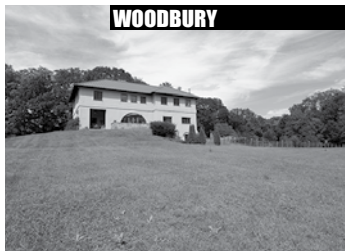

ROXBURY

Major Country Compound. 4 Bedroom Converted Barn. Gym. Theater. Guesthouse. Pool. Views. Privacy. Abuts Land Trust. 42± Acres. **\$4.750.000. Peter Klemm. 860.868.7313.**

ROXBURY

Stunning Renovated Antique. 5 Bedrooms. 3 Fireplaces. Pool. Stone Terrace. Tennis. 2-car Garage. Outbuildings. Near Village. 20± Acres. **\$1.795.000. Graham Klemm. 860.868.7313.**

MIDDLEBURY

Exquisite Jewel. 3 Bedrooms. 4 Fireplaces. Quality Construction. Many Amenities. Million Dollar Views. Coveted Location. Includes Adjacent Lot. 7.58± Acres. **\$1.495.000. Maria Taylor. 860.868.7313.**

MIDDLEBURY

Spacious & Private Colonial. 5 Bedrooms. Gourmet Appliances. Stone Terrace. Professionally Landscaped. 6.73± Acres. **\$1.275.000. Maria Taylor. 860.868.7313.**

Congratulations to Woodbury for being voted "Most Charming Small Town" by Reader's Digest

WOODBURY

Distinguished Mid-Century House. 2 Bedrooms. 3 Fireplaces. Porch. Patio. 2 Sheds. Breathtaking Views. 2 Approved Building Lots. 22± Acres. **\$795.000. Beverly Mosch. 860.868.7313.**

WOODBURY

Private & Spacious Tuscan Villa. 5 Bedrooms. 2 Fireplaces. Pizza Oven. Loggia. Terrace. River Frontage. Bordered by Land Trust. 7.82± Acres. **\$795.000. Claudine McHugh. 203.263.4040.**