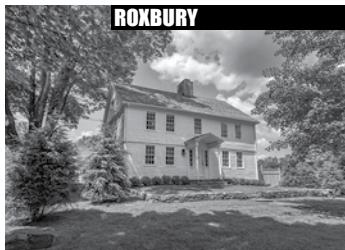

ROXBURY

Major Country Compound. 4 Bedroom Converted Barn. Gym. Theater. Guesthouse. Pool. Views. Privacy. Abuts Land Trust. 42± Acres. **\$4.750.000. Peter Klemm. 860.868.7313.**

ROXBURY

Stunning Renovated Antique. 5 Bedrooms. 3 Fireplaces. Pool. Stone Terrace. Tennis. 2-car Garage. Outbuildings. Near Village. 20± Acres. **\$1.795.000. Graham Klemm. 860.868.7313.**

MIDDLEBURY

Exquisite Jewel. 3 Bedrooms. 4 Fireplaces. Quality Construction. Many Amenities. Million Dollar Views. Coveted Location. Includes Adjacent Lot. 7.58± Acres. **\$1.495.000. Maria Taylor. 860.868.7313.**

MIDDLEBURY

Spacious & Private Colonial. 5 Bedrooms. Gourmet Appliances. Stone Terrace. Professionally Landscaped. 6.73± Acres. **\$1.275.000. Maria Taylor. 860.868.7313.**

Congratulations to Woodbury for being voted "Most Charming Small Town" by Reader's Digest

WOODBURY

Distinguished Mid-Century House. 2 Bedrooms. 3 Fireplaces. Porch. Patio. 2 Sheds. Breathtaking Views. 2 Approved Building Lots. 22± Acres. **\$795.000. Beverly Mosch. 860.868.7313.**

WOODBURY

Private & Spacious Tuscan Villa. 5 Bedrooms. 2 Fireplaces. Pizza Oven. Loggia. Terrace. River Frontage. Bordered by Land Trust. 7.82± Acres. **\$795.000. Claudine McHugh. 203.263.4040.**