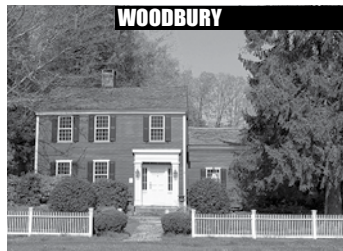

ROXBURY

Major Country Compound. 4 Bedroom Converted Barn. Gym. Theater. Guesthouse. Pool. Views. Privacy. Abuts Land Trust. 42± Acres. **\$4.750.000. Peter Klemm. 860.868.7313.**

ROXBURY

Stunning Renovated Antique. 5 Bedrooms. 3 Fireplaces. Pool. Stone Terrace. Tennis. 2-car Garage. Outbuildings. Near Village. 20± Acres. **\$1.795.000. Graham Klemm. 860.868.7313.**

MIDDLEBURY

Exquisite Jewel. 3 Bedrooms. 4 Fireplaces. Quality Construction. Many Amenities. Million Dollar Views. Coveted Location. Includes Adjacent Lot. 7.58± Acres. **\$1.495.000. Maria Taylor. 860.868.7313.**

MIDDLEBURY

Spacious & Private Colonial. 5 Bedrooms. Gourmet Appliances. Stone Terrace. Professionally Landscaped. 6.73± Acres. **\$1.275.000. Maria Taylor. 860.868.7313.**

Congratulations to Woodbury for being voted "Most Charming Small Town" by Reader's Digest

WOODBURY

Distinguished Mid-Century House. 2 Bedrooms. 3 Fireplaces. Porch. Patio. 2 Sheds. Breathtaking Views. 2 Approved Building Lots. 22± Acres. **\$795.000. Beverly Mosch. 860.868.7313.**

WOODBURY

Private & Spacious Tuscan Villa. 5 Bedrooms. 2 Fireplaces. Pizza Oven. Loggia. Terrace. River Frontage. Bordered by Land Trust. 7.82± Acres. **\$795.000. Claudine McHugh. 203.263.4040.**