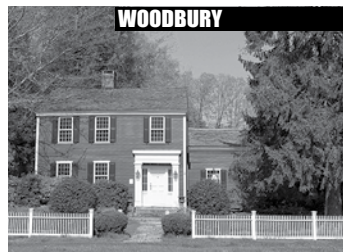

ROXBURY

Sleek & Stylish Country Estate. 3 Bedrooms. 3 Fireplaces. Pool. Spa. Pool/Guesthouse. Caretaker's Apartment. Barn. Gardens. View. 14.91± Acres. **\$1.495.000. Claudine McHugh. 203.263.4040.**

Congratulations to Woodbury for being voted "Most Charming Small Town" by Reader's Digest

MIDDLEBURY

Spacious & Private Colonial. 5 Bedrooms. Gourmet Appliances. Stone Terrace. Professionally Landscaped. 6.73± Acres. **\$1.275.000. Maria Taylor. 860.868.7313.**

WOODBURY

Distinguished Mid-Century House. 2 Bedrooms. 3 Fireplaces. Porch. Patio. 2 Sheds. Breathtaking Views. 2 Approved Building Lots. 22± Acres. **\$795.000. Beverly Mosch. 860.868.7313.**

WOODBURY

Private & Spacious Tuscan Villa. 5 Bedrooms. 2 Fireplaces. Pizza Oven. Loggia. Terrace. River Frontage. Bordered by Land Trust. 7.82± Acres. **\$795.000. Claudine McHugh. 203.263.4040.**

WOODBURY