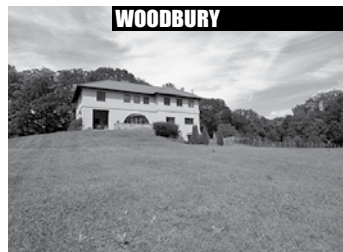

MIDDLEBURY

Exquisite Jewel. 3 Bedrooms. 4 Fireplaces. Quality Construction. Many Amenities. Million Dollar Views. Coveted Location. Includes Adjacent Lot. 7.58± Acres. **\$1.495.000. Maria Taylor. 860.868.7313.**

ROXBURY

Sleek & Stylish Country Estate. 3 Bedrooms. 3 Fireplaces. Pool. Spa. Pool/Guesthouse. Caretaker's Apartment. Barn. Gardens. View. 14.91± Acres. **\$1.495.000. Claudine McHugh. 203.263.4040.**

Congratulations to Woodbury for being voted "Most Charming Small Town" by Reader's Digest

MIDDLEBURY

Spacious & Private Colonial. 5 Bedrooms. Gourmet Appliances. Stone Terrace. Professionally Landscaped. 6.73± Acres. **\$1.275.000. Maria Taylor. 860.868.7313.**

WOODBURY

Distinguished Mid-Century House. 2 Bedrooms. 3 Fireplaces. Porch. Patio. 2 Sheds. Breathtaking Views. 2 Approved Building Lots. 22± Acres. **\$795.000. Beverly Mosch. 860.868.7313.**

WOODBURY

Private & Spacious Tuscan Villa. 5 Bedrooms. 2 Fireplaces. Pizza Oven. Loggia. Terrace. River Frontage. Bordered by Land Trust. 7.82± Acres. **\$795.000. Claudine McHugh. 203.263.4040.**

WOODBURY