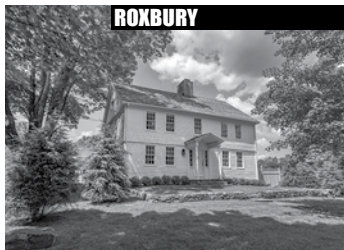

ROXBURY

Major Country Compound. 4 Bedroom Converted Barn. Gym. Theater. Guesthouse. Pool. Views. Privacy. Abuts Land Trust. 42± Acres. **\$4.750.000. Peter Klemm. 860.868.7313.**

ROXBURY

Stunning Renovated Antique. 5 Bedrooms. 3 Fireplaces. Pool. Stone Terrace. Tennis. 2-car Garage. Outbuildings. Near Village. 20± Acres. **\$1.795.000. Graham Klemm. 860.868.7313.**

MIDDLEBURY

Exquisite Jewel. 3 Bedrooms. 4 Fireplaces. Quality Construction. Many Amenities. Million Dollar Views. Coveted Location. Includes Adjacent Lot. 7.58± Acres. **\$1.495.000. Maria Taylor. 860.868.7313.**

ROXBURY

Sleek & Stylish Country Estate. 3 Bedrooms. 3 Fireplaces. Pool. Spa. Pool/Guesthouse. Caretaker's Apartment. Barn. Gardens. View. 14.91± Acres. **\$1.495.000. Claudine McHugh. 203.263.4040.**

Congratulations to Woodbury for being voted "Most Charming Small Town" by Reader's Digest

MIDDLEBURY

Spacious & Private Colonial. 5 Bedrooms. Gourmet Appliances. Stone Terrace. Professionally Landscaped. 6.73± Acres. **\$1.275.000. Maria Taylor. 860.868.7313.**

WOODBURY

Distinguished Mid-Century House. 2 Bedrooms. 3 Fireplaces. Porch. Patio. 2 Sheds. Breathtaking Views. 2 Approved Building Lots. 22± Acres. **\$795.000. Beverly Mosch. 860.868.7313.**