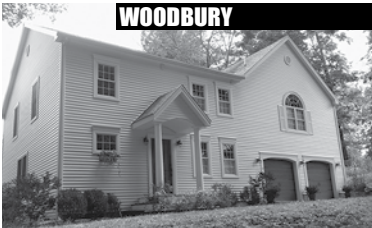

ROXBURY

PRICE IMPROVEMENT
Renovated Barn & Vintage Guesthouse. Patio. Pergola. Covered Location. Abuts Protected Land. More Land Available. 6.73± Acres. **\$595,000. Maria Taylor. 860.868.7313.**

MIDDLEBURY

Wonderful Greek Revival. 5-6 Bedrooms. 3 Fireplaces. Many Vintage Details. 5 Porches. 2 Patios. Outdoor Fireplace. 2-Bay Garage with Space Above. 3.21± Acres. **\$549,000. Maria Taylor. 860.868.7313.**

SOUTHBURY

Litchfield Model at The Courtyard at Heritage Green. 2 Bedrooms. Fireplace. Balcony. Elevator. Clubhouse. Pool. **\$445,000. Sindy Butkus. 203.263.4040.**

MIDDLEBURY

Winthrop Model. Benson Woods Adult Community. 2 Bedrooms. 2.5 Baths. Fireplace. 2-car Attached Garage. Great Location. **\$429,900. Sindy Butkus. 203.263.4040.**

WOODBURY

Updated & Renovated Colonial. Weekepeemee River Frontage. 3 Bedrooms. 2 Fireplaces. Walkout Lower Level. Close to Town. 1± Acres. **\$389,000. Wendy Westcott. 860.868.7313.**

WOODBURY

Well Maintained & Updated Colonial. 4 Bedrooms. Fireplace. Wood Stove. Deck. Gazebo. Patio. Convenient Location. 1.7± Acres. **\$329,000. Sindy Butkus. 203.263.4040.**