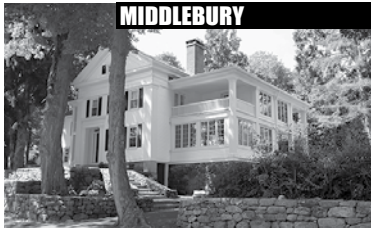

MIDDLEBURY

Wonderful Greek Revival. 5-6 Bedrooms. 3 Fireplaces. Many Vintage Details. 5 Porches. 2 Patios. Outdoor Fireplace. 2-Bay Garage with Space Above. 3.21± Acres. **$549,000. Maria Taylor. 860.868.7313.**