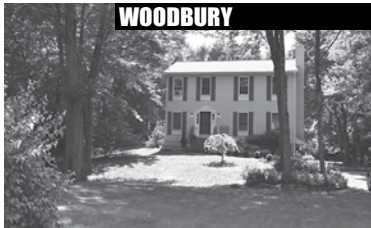

SOUTHBURY

Litchfield Model at The Courtyard at Heritage Green. 2 Bedrooms. Fireplace. Balcony. Elevator. Clubhouse. Pool. **\$445,000. Sindy Butkus. 203.263.4040.**

MIDDLEBURY

Winthrop Model. Benson Woods Adult Community. 2 Bedrooms. 2.5 Baths. Fireplace. 2-car Attached Garage. Great Location. **\$429,900. Sindy Butkus. 203.263.4040.**

WOODBURY

Updated & Renovated Colonial. Weekepeemee River Frontage. 3 Bedrooms. 2 Fireplaces. Walkout Lower Level. Close to Town. 1± Acres. **\$389,000. Wendy Westcott. 860.868.7313.**

WOODBURY

Well Maintained & Updated Colonial. 4 Bedrooms. Fireplace. Wood Stove. Deck. Gazebo. Patio. Convenient Location. 1.7± Acres. **\$329,000. Sindy Butkus. 203.263.4040.**

MORRIS

PRICE IMPROVEMENT
Well-maintained Farmhouse. 3 Bedrooms. 2.5 Baths. Fireplace. 2-Story Barn. Stream. Pond Views. 4.43± Acres. **\$299,900. Tim Tierney. 860.868.7313.**

Congratulations to Woodbury for being voted "Most Charming Small Town" by Reader's Digest