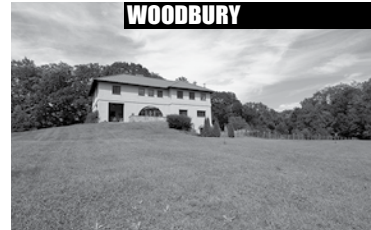

SOUTHBURY

Lake Lillinah Direct Waterfront. 6 Bedrooms. 3 Fireplaces. In-law Apartment. Pool & Spa. Tennis. Views. Floating Dock. 4.06± Acres. **\$2,500,000. Peter Klemm. 860.868.7313.**

ROXBURY

Sleek & Stylish Country Estate. 3 Bedrooms. 3 Fireplaces. Pool. Spa. Pool/Guesthouse. Caretaker's Apartment. Barn. Gardens. View. 14.91± Acres. **\$2,295,000. Maria Taylor. 860.868.7313.**

ROXBURY

Luxury 4 Bedroom Contemporary House. 1 Bedroom Guesthouse. Rushing Brook. Waterfalls. More Land & Houses Available. 6.07± Acres. **\$1,450,000. Peter Klemm. 860.868.7313.**

WOODBURY

Private & Exquisite Mediterranean-style. 5 Bedrooms. 2 Fireplaces. Loggia. Terrace. River Frontage. Bordered by Land Trust. 7.82± Acres. **\$970,000. Claudine McHugh. 203.263.4040.**

ROXBURY

Country Farmhouse. 4 Bedrooms. Fireplace. 2 Gas Stoves. Wraparound Porch. Bluestone Patio. Pond. Gardens. 3± Acres. **\$799,000. Maria Taylor. 860.868.7313.**

ROXBURY

PRICE IMPROVEMENT

Light & Bright Colonial. 4-5 Bedrooms. 4.5 Baths. Fireplace. Pool. 2-car Garage. Useable Land. Great Location. 2.34± Acres. **\$725,000. Graham Klemm. 860.868.7313.**

MIDDLEBURY

NEW LISTING

Charming Vintage Colonial. 5 Bedrooms. 2 Fireplaces. Deck. Rolling Lawn. Stonewalls. Westerly View. Coveted Location. 1.69± Acres. **\$595,000. Beverly Mosch. 860.868.7313.**

MIDDLEBURY