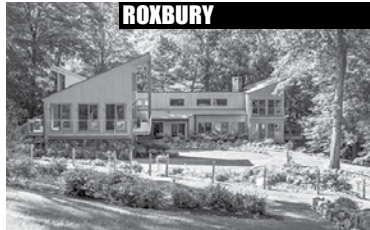

SOUTHBURY

Lake Lillinah Direct Waterfront. 6 Bedrooms. 3 Fireplaces. In-law Apartment. Pool & Spa. Tennis. Views. Floating Dock. 4.06± Acres. **\$2,500,000. Peter Klemm. 860.868.7313.**

ROXBURY

Sleek & Stylish Country Estate. 3 Bedrooms. 3 Fireplaces. Pool. Spa. Pool/Guesthouse. Caretaker's Apartment. Barn. Gardens. View. 14.91± Acres. **\$2,295,000. Maria Taylor. 860.868.7313.**

ROXBURY

Luxury 4 Bedroom Contemporary House. 1 Bedroom Guesthouse. Rushing Brook. Waterfalls. More Land & Houses Available. 6.07± Acres. **\$1,450,000. Peter Klemm. 860.868.7313.**

WOODBURY

Private & Exquisite Mediterranean-style. 5 Bedrooms. 2 Fireplaces. Loggia. Terrace. River Frontage. Bordered by Land Trust. 7.82± Acres. **\$970,000. Claudine McHugh. 203.263.4040.**

WOODBURY

Rare Income Producing Opportunity. Restored 1745 Bull Homestead. 3 Buildings, 3 Apartments, Retail Space, Antique Barn & 13 Parking Spaces. 1.01± Acres. **\$825,000. Sindy Butkus. 203.263.4040.**

ROXBURY

Country Farmhouse. 4 Bedrooms. Fireplace. 2 Gas Stoves. Wraparound Porch. Bluestone Patio. Pond. Gardens. 3± Acres. **\$799,000. Maria Taylor. 860.868.7313.**

ROXBURY

PRICE IMPROVEMENT

Light & Bright Colonial. 4-5 Bedrooms. 4.5 Baths. Fireplace. Pool. 2-car Garage. Useable Land. Great Location. 2.34± Acres. **\$725,000. Graham Klemm. 860.868.7313.**