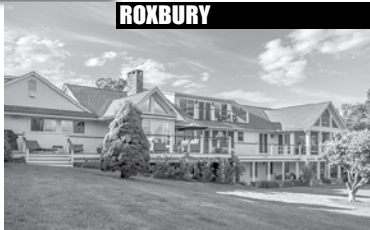

SOUTHBURY

Lake Lillinah Direct Waterfront. 6 Bedrooms. 3 Fireplaces. In-law Apartment. Pool & Spa. Tennis. Views. Floating Dock. 4.06± Acres. **\$2,500,000. Peter Klemm. 860.868.7313.**

ROXBURY

Sleek & Stylish Country Estate. 3 Bedrooms. 3 Fireplaces. Pool. Spa. Pool/Guesthouse. Caretaker's Apartment. Barn. Gardens. View. 14.91± Acres. **\$2,295,000. Maria Taylor. 860.868.7313.**

ROXBURY

Luxury 4 Bedroom Contemporary House. 1 Bedroom Guesthouse. Rushing Brook. Waterfalls. More Land & Houses Available. 6.07± Acres. **\$1,450,000. Peter Klemm. 860.868.7313.**

WOODBURY

Private & Exquisite Mediterranean-style. 5 Bedrooms. 2 Fireplaces. Loggia. Terrace. River Frontage. Bordered by Land Trust. 7.82± Acres. **\$970,000. Claudine McHugh. 203.263.4040.**

WOODBURY

Rare Income Producing Opportunity. Restored 1745 Bull Homestead. 3 Buildings, 3 Apartments, Retail Space, Antique Barn & 13 Parking Spaces. 1.01± Acres. **\$825,000. Sindy Butkus. 203.263.4040.**

ROXBURY

Country Farmhouse. 4 Bedrooms. Fireplace. 2 Gas Stoves. Wraparound Porch. Bluestone Patio. Pond. Gardens. 3± Acres. **\$799,000. Maria Taylor. 860.868.7313.**

ROXBURY

PRICE IMPROVEMENT

Light & Bright Colonial. 4-5 Bedrooms. 4.5 Baths. Fireplace. Pool. 2-car Garage. Useable Land. Great Location. 2.34± Acres. **\$725,000. Graham Klemm. 860.868.7313.**