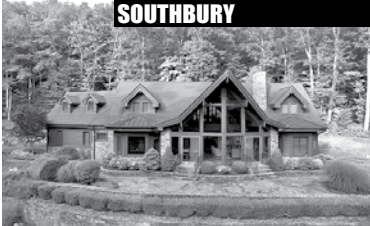

WOODBURY

Distinguished Mid-Century House. 2 Bedrooms. 3 Fireplaces. Porch. Patio. 2 Sheds. Breathtaking Views. 2 Approved Building Lots. 2.2± Acres. **\$995,000. Beverly Mosch. 860.868.7313.**

SOUTHBURY

Post & Beam Lake House. 3 Bedrooms. Fireplace. Stone Terraces. Firepit. Level Lawn. Professionally Landscaped. Dock. 3.14± Acres. **\$895,000. Maria Taylor. 860.868.7313.**

WOODBURY

PRICE IMPROVEMENT

Private & Warm Country Colonial. 4 Bedrooms. 3 Full, 1 Half Baths. 3 Fireplaces. Wraparound Porch. Level Secluded Lot. 5.09± Acres. **\$729,000. Sindy Butkus. 203.263.4040.**

MORRIS

Modest Antique. 3 Bedrooms. 2 Fireplaces. Beautiful Meadows. Incredible Views. Building Site. More Land Available. 3.4± Acres. **\$695,000. Cleve Fuessenich. 860.567.5060.**

WOODBURY

Mint Custom Colonial. 4 Bedrooms. 3 Fireplaces. Screened Porch. Stone Patio. Waterfall. Brook. Professionally Landscaped. 1.94± Acres. **\$649,000. Maria Taylor. 860.868.7313.**