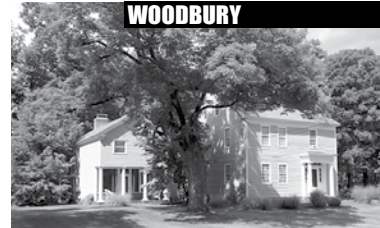

MORRIS

Modest Antique. 3 Bedrooms. 2 Fireplaces. Beautiful Meadows. Incredible Views. Building Site. More Land Available. 3.4± Acres. **\$695,000. Cleve Fuessenich. 860.567.5060.**

WOODBURY

Mint Custom Colonial. 4 Bedrooms. 3 Fireplaces. Screened Porch. Stone Patio. Waterfall. Brook. Professionally Landscaped. 1.94± Acres. **\$649,000. Maria Taylor. 860.868.7313.**

WOODBURY

Immaculate Colonial. Meticulously Maintained. 4 Bedrooms. 3 Fireplaces. Large Deck. Level Lawn. Abuts Flanders Nature Center. 2.5± Acres. **\$479,000. Claudine McHugh. 203.263.4040.**

SOUTHBURY

Brand New Colonial. 4 Bedrooms. Fireplace. Patio. Covered Porch. 2-car Garage. Level Lawn. Ideal Location. 2.87± Acres. **\$469,000. Maria Taylor. 860.868.7313.**

WOODBURY

Antique Colonial. Historic Details. 5 Bedrooms. 4 Fireplaces. Basketball Court. Patio. Level Lawn. Barn. Convenient Location. 1.63± Acres. **\$465,000. Claudine McHugh. 203.263.4040.**

SOUTHBURY

Private Well-built Colonial. 4 Bedrooms. Fireplace. Game Room. Screened Porch. 2-car Attached Garage. 4.2± Acres. **\$455,500. Brandon Hurtado. 203.263.4040.**

WOODBURY

NEW LISTING

Country Colonial. 4 Bedrooms. 2.5 Baths. 2 Fireplaces. Sunroom. Pool. 3-car Garage. Gardens. 1.47± Acres. **\$405,000. Claudine McHugh. 203.263.4040.**