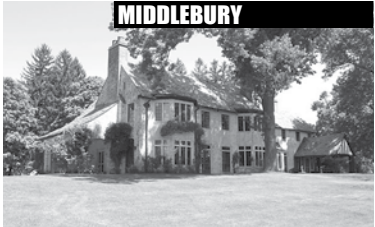

MIDDLEBURY

Notable Tudor Revival Style. 7 Bedrooms. 8 Fireplaces. Elevator. Generator. Outbuildings. Gardens. Stonewalls. 48.99± Acres. **$1,750,000. Maria Taylor. 860.868.7313.**