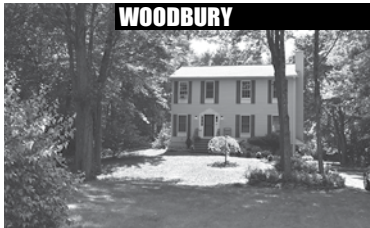

**MIDDLEBURY**

Classic Georgian Colonial. 4 Bedrooms. 2.5 Baths. Fireplace. 2-car Attached Garage. Easterly Views. Private Location. 4± Acres. **\$549,000. Tim Tierney. 860.868.7313.**

**MIDDLEBURY**

**NEW LISTING**

Picture Perfect Colonial. 3 Bedrooms. 2.5 Baths. 4 Fireplaces. Remodeled Kitchen. Sunroom. Patio. Desirable Neighborhood. 1.85± Acres. **\$525,000. Sindy Butkus. 203.263.4040.**

**WOODBURY**

Tara Woods Farm. Stunning Contemporary. 5 Bedrooms. 3 Fireplaces. Deck. Sunroom. 5-Stall Horse Barn. 3 Garages. Pond. Privacy. 5.5± Acres. **\$469,900. Sindy Butkus. 203.263.4040.**

**SOUTHBURY**

Litchfield Model at The Courtyard at Heritage Green. 2 Bedrooms. Fireplace. Balcony. Elevator. Clubhouse. Pool. **\$445,000. Sindy Butkus. 203.263.4040.**

**WATERTOWN**

**PRICE IMPROVEMENT**

Taft School Area. Meticulously Maintained. 3 Bedrooms. 2 Fireplaces. Remodeled Kitchen & Baths. In-law Possibilities. 0.48± Acres. **\$309,000. Sindy Butkus. 203.263.4040.**

**WOODBURY**

Well Maintained & Updated Colonial. 4 Bedrooms. Fireplace. Wood Stove. Deck. Gazebo. Patio. Convenient Location. 1.7± Acres. **\$329,000. Sindy Butkus. 203.263.4040.**