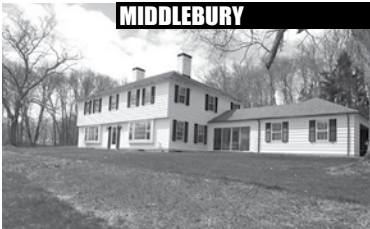

**WOODBURY**

Private & Warm Country Colonial. 4 Bedrooms. 3 Full, 1 Half Baths. 3 Fireplaces. Wraparound Porch. Level Secluded Lot. 5.09± Acres. **\$749,900. Sindy Butkus. 203.263.4040.**

**MIDDLEBURY**

**PRICE IMPROVEMENT**

Elegant Country Cottage. 3 Bedrooms. Open Floor Plan. Lovely Patios. Private Wooded Setting. 2-car Garage. 2.53± Acres. **\$595,000. Sallie Smith. 203.263.4040.**

**WOODBURY**

Charming In-town Colonial. 4 Bedrooms. 1st Floor Master. Fireplace. Gunite Pool. Level & Fenced Yard. Desirable Location. 1.19± Acres. **\$584,000. Sindy Butkus. 203.263.4040.**

**MIDDLEBURY**

Classic Georgian Colonial. 4 Bedrooms. 2.5 Baths. Fireplace. 2-car Attached Garage. Easterly Views. Private Location. 4± Acres. **\$549,000. Tim Tierney. 860.868.7313.**

**MIDDLEBURY**

**NEW LISTING**

Picture Perfect Colonial. 3 Bedrooms. 2.5 Baths. 4 Fireplaces. Remodeled Kitchen. Sunroom. Patio. Desirable Neighborhood. 1.85± Acres. **\$525,000. Sindy Butkus. 203.263.4040.**

**WOODBURY**

Tara Woods Farm. Stunning Contemporary. 5 Bedrooms. 3 Fireplaces. Deck. Sunroom. 5-Stall Horse Barn. 3 Garages. Pond. Privacy. 5.5± Acres. **\$469,900. Sindy Butkus. 203.263.4040.**