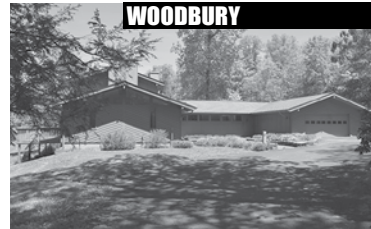

**PRICE IMPROVEMENT**

Elegant Country Cottage. 3 Bedrooms. Open Floor Plan. Lovely Patios. Private Wooded Setting. 2-car Garage. 2.53± Acres. **\$595,000. Sallie Smith. 203.263.4040.**

**WOODBURY**

Charming In-town Colonial. 4 Bedrooms. 1st Floor Master. Fireplace. Gunite Pool. Level & Fenced Yard. Desirable Location. 1.19± Acres. **\$584,000. Sindy Butkus. 203.263.4040.**

**MIDDLEBURY**

Classic Georgian Colonial. 4 Bedrooms. 2.5 Baths. Fireplace. 2-car Attached Garage. Easterly Views. Private Location. 4± Acres. **\$549,000. Tim Tierney. 860.868.7313.**

**MIDDLEBURY**

**NEW LISTING**

Picture Perfect Colonial. 3 Bedrooms. 2.5 Baths. 4 Fireplaces. Remodeled Kitchen. Sunroom. Patio. Desirable Neighborhood. 1.85± Acres. **\$525,000. Sindy Butkus. 203.263.4040.**

**WOODBURY**

Tara Woods Farm. Stunning Contemporary. 5 Bedrooms. 3 Fireplaces. Deck. Sunroom. 5-Stall Horse Barn. 3 Garages. Pond. Privacy. 5.5± Acres. **\$469,900. Sindy Butkus. 203.263.4040.**

**SOUTHBURY**

Litchfield Model at The Courtyard at Heritage Green. 2 Bedrooms. Fireplace. Balcony. Elevator. Clubhouse. Pool. **\$445,000. Sindy Butkus. 203.263.4040.**

**WATERTOWN**

**PRICE IMPROVEMENT**