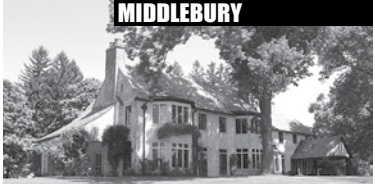

MIDDLEBURY

Notable Tudor Revival Style. 7 Bedrooms. 8 Fireplaces. Elevator. Generator. Outbuildings. Gardens. Stonewalls. 48.99± Acres. **\$1,750,000. Maria Taylor. 860.868.7313.**

MIDDLEBURY

Classic Georgian Colonial. 4 Bedrooms. 2.5 Baths. Fireplace. 2-car Attached Garage. Easterly Views. Private Location. 4.2± Acres. **\$549,000. Tim Tierney. 860.868.7313.**

WOODBURY

Tara Woods Farm. Stunning Contemporary. 5 Bedrooms. 3 Fireplaces. Deck. Sunroom. 5-Stall Horse Barn. 3 Garages. Pond. Privacy. 5.5± Acres. **\$469,900. Sindy Butkus. 203.263.4040.**

SOUTHBURY

Litchfield Model at The Courtyard at Heritage Green. 2 Bedrooms. Fireplace. Balcony. Elevator. Clubhouse. Pool. **\$445,000. Sindy Butkus. 203.263.4040.**