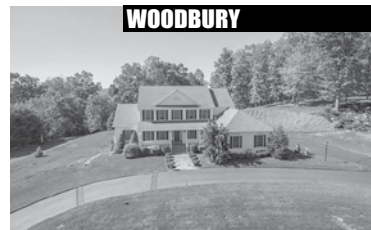

ROXBURY

Stunning Shingle-style. 5 Bedrooms. 4 Fireplaces. Infinity Pool & Spa. Stone Patio. Covered Porch. Private & Serene. 42± Acres. **\$2,995,000.** Sallie Smith. 203.263.4040.

MIDDLEBURY

Exquisite Jewel. 3 Bedrooms. 4 Fireplaces. Quality Construction. Million Dollar Views. Coveted Location. Includes Adjacent Lot. 7.58± Acres. **\$1,495,000.** Maria Taylor. 860.868.7313.

WOODBURY

Impeccable Colonial. 4 Bedrooms. 4 Fireplaces. Guest Apartment. 3-Bay Heated Garage. Heated Workshop. 2- Stall Barn. 5.51± Acres. **\$849,000.** Maria Taylor. 860.868.7313.

ROXBURY

Chic Country House. 4 Bedrooms. 3 Fireplaces. Pergola. Terrace. Fire Pit. Gunitite Spa. Privacy. 4.67± Acres. **\$799,000.** Maria Taylor. Peter Klemm. 860.868.7313.

ROXBURY

Country Farmhouse. 4 Bedrooms. Fireplace. 2 Gas Stoves. Wraparound Porch. Bluestone Patio. Pond. Gardens. 3± Acres. **\$649,000.** Maria Taylor. 860.868.7313.

WOODBURY

Stunning Colonial. 4 Bedrooms. 2 Fireplaces. Custom Amenities. Pole Barn. Generator. Private Cul-de-sac Location. 3± Acres. **\$598,000.** Sindy Butkus. 203.263.4040.

ROXBURY

Private Colonial. 4 Bedrooms. 3.5 Baths. Gracious Deck with Awning. Large Barn. Pond. Gardens. Quintessential Setting. 7± Acres. **\$519,000.** Wayne Piskura. 860.354.3263.

BETHLEHEM

Chalet-style Retreat. 3 Bedrooms. 2.5 Baths. Stone Fireplace. Deck. 2-Car Garage. 4.71± Acres. **\$468,000.** Judy Auchincloss. 860.868.7313.