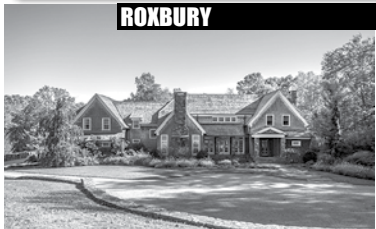

ROXBURY

Stunning Shingle-style. 5 Bedrooms. 4 Fireplaces. Infinity Pool & Spa. Stone Patio. Covered Porch. Private & Serene. 42± Acres. **\$2,995,000.** Sallie Smith. 203.263.4040.

MIDDLEBURY

Exquisite Jewel. 3 Bedrooms. 4 Fireplaces. Quality Construction. Million Dollar Views. Coveted Location. Includes Adjacent Lot. 7.58± Acres. **\$1,495,000.** Maria Taylor. 860.868.7313.

MIDDLEBURY

Spacious & Private Colonial. 5 Bedrooms. Gourmet Appliances. Stone Terrace. Professionally Landscaped. 6.73± Acres. **\$1,275,000.** Maria Taylor. 860.868.7313.

MORRIS

Understated Modern. 3 Bedrooms. Fireplace. State-of-the-art Technology. Private Setting. 6.23± Acres. **\$988,000.** Cleve Fuessenich. 860.567.5060.

WOODBURY

Impeccable Colonial. 4 Bedrooms. 4 Fireplaces. Guest Apartment. 3-Bay Heated Garage. Heated Workshop. 2- Stall Barn. 5.51± Acres. **\$849,000.** Maria Taylor. 860.868.7313.

ROXBURY

Chic Country House. 4 Bedrooms. 3 Fireplaces. Pergola. Terrace. Fire Pit. Gunitite Spa. Privacy. 4.67± Acres. **\$799,000.** Maria Taylor. Peter Klemm. 860.868.7313.

ROXBURY

Country Farmhouse. 4 Bedrooms. Fireplace. 2 Gas Stoves. Wraparound Porch. Bluestone Patio. Pond. Gardens. 3± Acres. **\$649,000.** Maria Taylor. 860.868.7313.

WOODBURY

Stunning Colonial. 4 Bedrooms. 2 Fireplaces. Custom Amenities. Pole Barn. Generator. Private Cul-de-sac Location. 3± Acres. **\$598,000.** Sindy Butkus. 203.263.4040.