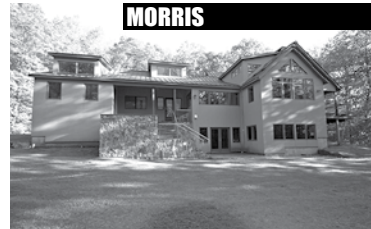

ROXBURY

Stunning Shingle-style. 5 Bedrooms. 4 Fireplaces. Infinity Pool & Spa. Stone Patio. Covered Porch. Private & Serene. 42± Acres. **\$2,995,000.** Sallie Smith. 203.263.4040.

MIDDLEBURY

Exquisite Jewel. 3 Bedrooms. 4 Fireplaces. Quality Construction. Million Dollar Views. Coveted Location. Includes Adjacent Lot. 7.58± Acres. **\$1,495,000.** Maria Taylor. 860.868.7313.

MIDDLEBURY

Spacious & Private Colonial. 5 Bedrooms. Gourmet Appliances. Stone Terrace. Professionally Landscaped. 6.73± Acres. **\$1,275,000.** Maria Taylor. 860.868.7313.

MORRIS

Understated Modern. 3 Bedrooms. Fireplace. State-of-the-art Technology. Private Setting. 6.23± Acres. **\$988,000.** Cleve Fuessenich. 860.567.5060.

WOODBURY

Impeccable Colonial. 4 Bedrooms. 4 Fireplaces. Guest Apartment. 3-Bay Heated Garage. Heated Workshop. 2- Stall Barn. 5.51± Acres. **\$849,000.** Maria Taylor. 860.868.7313.

ROXBURY

Chic Country House. 4 Bedrooms. 3 Fireplaces. Pergola. Terrace. Fire Pit. Gunitite Spa. Privacy. 4.67± Acres. **\$799,000.** Maria Taylor. Peter Klemm. 860.868.7313.

ROXBURY

Country Farmhouse. 4 Bedrooms. Fireplace. 2 Gas Stoves. Wraparound Porch. Bluestone Patio. Pond. Gardens. 3± Acres. **\$649,000.** Maria Taylor. 860.868.7313.

WOODBURY

Stunning Colonial. 4 Bedrooms. 2 Fireplaces. Custom Amenities. Pole Barn. Generator. Private Cul-de-sac Location. 3± Acres. **\$598,000.** Sindy Butkus. 203.263.4040.