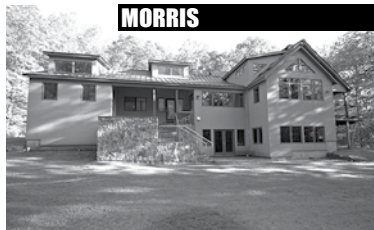

**The Only Litchfield County International Property Award Winner Year After Year 2003-2018**

**MIDDLEBURY**

**NEW LISTING**

Exquisite Modern with Lake Quassapaug Views. 3 Bedrooms. 2 Fireplaces. Indoor Pool. Wraparound Porch. Pond. Gardens. 23.69± Acres. **\$3,500,000. Maria Taylor. 860.868.7313.**

**MORRIS**

**NEW LISTING**

Architect's Own Home. 5 Bedrooms. Highest Quality Materials Throughout. Wine Cellar. Pool. Cabana. 5-car Garaging. Views. 19.43± Acres. **\$2,995,000. Peter Klemm. 860.868.7313.**

**BETHLEHEM**

**NEW LISTING**

Spacious Cape. 3-4 Bedrooms. 2 Fireplaces. Open Floor Plan. Distant View. Desirable Location. Privacy. 5.93± Acres. **\$595,000. Beverly Mosch. 860.868.7313.**

**SOUTHBURY**

**NEW LISTING**

Tara Woods Farm. Stunning Contemporary. 5 Bedrooms. 3 Fireplaces. Deck. Sunroom. 5-Stall Horse Barn. 3 Garages. 5.5± Acres. **\$469,900. Sindy Butkus. 203.263.4040.**

**MORRIS**

Country Retreat. 2 Bedrooms. 1 Bath. Fieldstone Fireplace. Small Pond. Rural Lane. 3.68± Acres. **\$289,000. Cleve Fuessenich. 860.567.5060.**