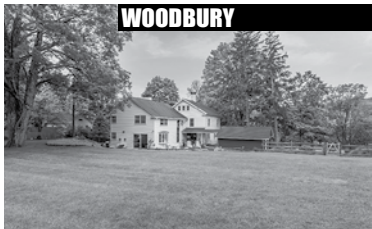

Pristine & Private Colonial. 4 Bedrooms. Fireplace. Tiered Deck. Hot Tub. Outdoor Shower. Professionally Landscaped. 5.17± Acres. **\$725,000. Sindy Butkus. 203.263.4040.**

WOODBURY

Mint Custom Colonial. 4 Bedrooms. 3 Fireplaces. Screened Porch. Stone Patio. Waterfall. Brook. Professionally Landscaped. 1.94± Acres. **\$674,000. Maria Taylor. 860.868.7313.**

WOODBURY

Stunning Colonial. 4 Bedrooms. 2 Fireplaces. Custom Amenities. Pole Barn. Generator. Private Cul-de-sac Location. 3± Acres. **\$625,000. Sindy Butkus. 203.263.4040.**

WOODBURY

Vintage Turnkey Colonial/Mid-Century Home. 5 Bedrooms. 2 Fireplaces. Finished Basement. Pool. Level Yard. 1.87± Acres. Owner/Agent Related. **\$475,000. Sallie Smith. 203.263.4040.**

SOUTHBURY

Private Well-built Colonial. 4 Bedrooms. Fireplace. Game Room. Screened Porch. 2-car Attached Garage. 4.2± Acres. **\$465,000. Tim Tierney. 860.868.7313.**

SOUTHBURY

Litchfield Model at The Courtyard at Heritage Green. 2 Bedrooms. Fireplace. Balcony. Elevator. Clubhouse. Pool. **\$445,000. Sindy Butkus. 203.263.4040.**