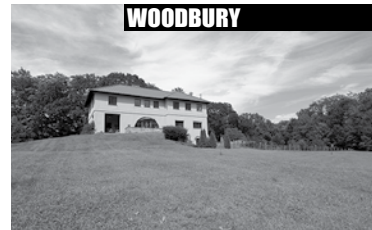

SOUTHBURY

Beautifully Renovated Barn House. 5 Bedrooms. 2 Fireplaces. Barns. Pastures. Meadows. Stonewalls. Westerly Views. 32.22± Acres. **\$1,675,000. Maria Taylor. 860.868.7313.**

WOODBURY

Distinguished Mid-Century House. 2 Bedrooms. 3 Fireplaces. Porch. Patio. 2 Sheds. Breathtaking Views. 2 Approved Building Lots. 22± Acres. **\$995,000. Beverly Mosch. 860.868.7313.**

WOODBURY

Private & Exquisite Mediterranean-style. 5 Bedrooms. 2 Fireplaces. errace. River Frontage. Bordered by Land Trust. 7.82± Acres. **\$995,000. Claudine McHugh. 203.263.4040.**

SOUTHBURY

Post & Beam Lake House. 3 Bedrooms. Fireplace. Stone Terraces. Firepit. Level Lawn. Professionally Landscaped. Dock. 3.14± Acres. **\$895,000. Peter Klemm. 860.868.7313.**

WOODBURY

Private & Warm Country Colonial. 4 Bedrooms. 3 Full, 1 Half Baths. 3 Fireplaces. Wraparound Porch. Generator. Level Secluded Lot. 5.09± Acres. **\$749,900. Sindy Butkus. 203.263.4040.**

WOODBURY