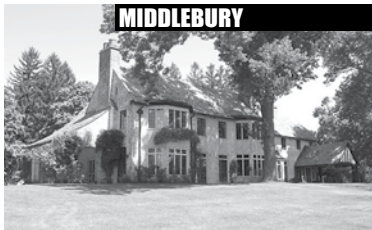

The Only Litchfield County International Property Award Winner Year After Year 2003-2018

MIDDLEBURY

Notable Tudor Revival Style. 7 Bedrooms. 8 Fireplaces. Elevator. Generator. Outbuildings. Gardens. Stonewalls. 48.99± Acres. **\$1,750,000. Maria Taylor. 860.868.7313.**

SOUTHBURY

Beautifully Renovated Barn House. 5 Bedrooms. 2 Fireplaces. Barns. Pastures. Meadows. Stonewalls. Westerly Views. 32.22± Acres. **\$1,675,000. Maria Taylor. 860.868.7313.**

WOODBURY

Distinguished Mid-Century House. 2 Bedrooms. 3 Fireplaces. Porch. Patio. 2 Sheds. Breathtaking Views. 2 Approved Building Lots. 22± Acres. **\$995,000. Beverly Mosch. 860.868.7313.**