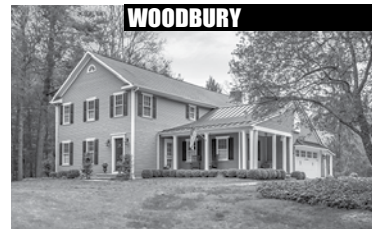

SOUTHBURY

Beautifully Renovated Barn House. 5 Bedrooms. 2 Fireplaces. Barns. Pastures. Meadows. Stonewalls. Westerly Views. 32.22± Acres. **\$1,675,000. Maria Taylor. 860.868.7313.**

WOODBURY

Distinguished Mid-Century House. 2 Bedrooms. 3 Fireplaces. Porch. Patio. 2 Sheds. Breathtaking Views. 2 Approved Building Lots. 22± Acres. **\$995,000. Beverly Mosch. 860.868.7313.**

WOODBURY

Private & Exquisite Mediterranean-style. 5 Bedrooms. 2 Fireplaces. errace. River Frontage. Bordered by Land Trust. 7.82± Acres. **\$995,000. Claudine McHugh. 203.263.4040.**

SOUTHBURY

Post & Beam Lake House. 3 Bedrooms. Fireplace. Stone Terraces. Firepit. Level Lawn. Professionally Landscaped. Dock. 3.14± Acres. **\$895,000. Peter Klemm. 860.868.7313.**

WOODBURY

Private & Warm Country Colonial. 4 Bedrooms. 3 Full, 1 Half Baths. 3 Fireplaces. Wraparound Porch. Generator. Level Secluded Lot. 5.09± Acres. **\$749,900. Sindy Butkus. 203.263.4040.**

WOODBURY

Pristine & Private Colonial. 4 Bedrooms. Fireplace. Tiered Deck. Hot Tub. Outdoor Shower. Professionally Landscaped. 5.17± Acres. **\$725,000. Sindy Butkus. 203.263.4040.**

WOODBURY

Mint Custom Colonial. 4 Bedrooms. 3 Fireplaces. Screened Porch. Stone Patio. Waterfall. Brook. Professionally Landscaped. 1.94± Acres. **\$674,000. Maria Taylor. 860.868.7313.**