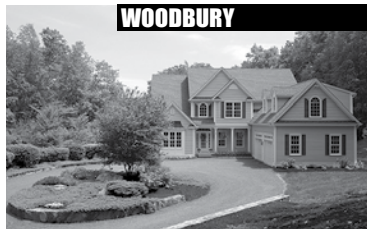

SOUTHBURY

Beautifully Renovated Barn House. 5 Bedrooms. 2 Fireplaces. Barns. Pastures. Meadows. Stonewalls. Westerly Views. 32.22± Acres. **\$1,675,000. Maria Taylor. 860.868.7313.**

WOODBURY

Distinguished Mid-Century House. 2 Bedrooms. 3 Fireplaces. Porch. Patio. 2 Sheds. Breathtaking Views. 2 Approved Building Lots. 22± Acres. **\$995,000. Beverly Mosch. 860.868.7313.**

WOODBURY

Private & Exquisite Mediterranean-style. 5 Bedrooms. 2 Fireplaces. errace. River Frontage. Bordered by Land Trust. 7.82± Acres. **\$995,000. Claudine McHugh. 203.263.4040.**

SOUTHBURY

Post & Beam Lake House. 3 Bedrooms. Fireplace. Stone Terraces. Firepit. Level Lawn. Professionally Landscaped. Dock. 3.14± Acres. **\$895,000. Peter Klemm. 860.868.7313.**

WOODBURY

Private & Warm Country Colonial. 4 Bedrooms. 3 Full, 1 Half Baths. 3 Fireplaces. Wraparound Porch. Generator. Level Secluded Lot. 5.09± Acres. **\$749,900. Sindy Butkus. 203.263.4040.**

WOODBURY

Pristine & Private Colonial. 4 Bedrooms. Fireplace. Tiered Deck. Hot Tub. Outdoor Shower. Professionally Landscaped. 5.17± Acres. **\$725,000. Sindy Butkus. 203.263.4040.**

WOODBURY

Mint Custom Colonial. 4 Bedrooms. 3 Fireplaces. Screened Porch. Stone Patio. Waterfall. Brook. Professionally Landscaped. 1.94± Acres. **\$674,000. Maria Taylor. 860.868.7313.**