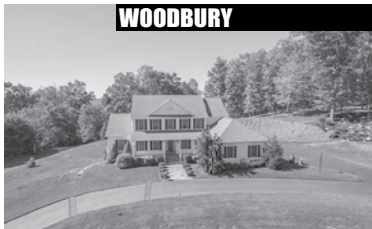

WOODBURY

Stunning Colonial. 4 Bedrooms. 2 Fireplaces. Custom Amenities. Pole Barn. Generator. Private Cul-de-sac Location. 3± Acres. **$625,000. Sindy Butkus. 203.263.4040.**