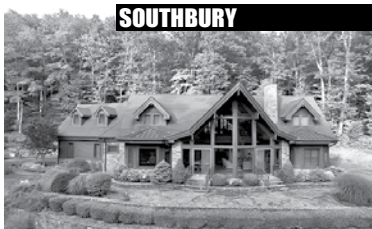

SOUTHBURY

Beautifully Renovated Barn House. 5 Bedrooms. 2 Fireplaces. Barns. Pastures. Meadows. Stonewalls. Westerly Views. 32.22± Acres. **\$1,675,000. Maria Taylor. 860.868.7313.**

WOODBURY

Distinguished Mid-Century House. 2 Bedrooms. 3 Fireplaces. Porch. Patio. 2 Sheds. Breathtaking Views. 2 Approved Building Lots. 22± Acres. **\$995,000. Beverly Mosch. 860.868.7313.**

WOODBURY

Private & Exquisite Mediterranean-style. 5 Bedrooms. 2 Fireplaces. errace. River Frontage. Bordered by Land Trust. 7.82± Acres. **\$995,000. Claudine McHugh. 203.263.4040.**

SOUTHBURY

Post & Beam Lake House. 3 Bedrooms. Fireplace. Stone Terraces. Firepit. Level Lawn. Professionally Landscaped. Dock. 3.14± Acres. **\$895,000. Peter Klemm. 860.868.7313.**

WOODBURY

Private & Warm Country Colonial. 4 Bedrooms. 3 Full, 1 Half Baths. 3 Fireplaces. Wraparound Porch. Generator. Level Secluded Lot. 5.09± Acres. **\$749,900. Sindy Butkus. 203.263.4040.**

WOODBURY