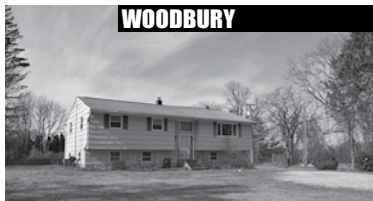

**WOODBURY**

**PRICE IMPROVEMENT**

Country Compound. 5 Bedroom Farmhouse. 1 Bedroom Apartment. 2 Separate Garages. Greenhouse. 26.89± Acres. Owner/Agent. **\$379,000. Sallie Smith. 203.263.4040.**

**WOODBURY**

**NEW LISTING**

Remodeled Antique Colonial. 3 Bedrooms. Fireplace. Patio. Fenced Yard. 2-car Garage. Zoned Residential/Commercial. 1.21± Acres. **\$355,000. Sindy Butkus. 203.263.4040.**

**WOODBURY**

**NEW LISTING**

Private Single-level. 3 Bedrooms. 3 Fireplaces. Pool. Guesthouse. Level Yard. 1.26± Acres. **\$349,000. Sallie Smith. 203.263.4040.**

**SOUTHBURY**

**NEW LISTING**

Handsome Condominium. Upgraded Interior. 3 Bedrooms. 2 Baths. Fireplace. Terrace. Views. Garage. Private. Clubhouse. Health Club. Pool. **\$239,000. Wayne Piskura. 860.354.3263.**