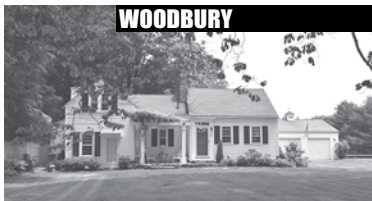

Country Colonial. 4 Bedrooms. 2.5 Baths. 2 Fireplaces. Sunroom. Pool. 3-car Garage. Gardens. 1.47± Acres. **\$435,000. Maria Taylor. 860.868.7313.**

**WOODBURY**

**NEW LISTING**

Classic Colonial. 4 Bedrooms. 2.5 Baths. 3 Fireplaces. Oversized Deck. 2-car Attached Garage. Great Location. 1.84± Acres. **\$395,000. Sindy Butkus. 20.263.4040.**

**WOODBURY**

**PRICE IMPROVEMENT**

Country Compound. 5 Bedroom Farmhouse. 1 Bedroom Apartment. 2 Separate Garages. Greenhouse. 26.89± Acres. Owner/Agent. **\$379,000. Sallie Smith. 203.263.4040.**

**WOODBURY**

**NEW LISTING**

Remodeled Antique Colonial. 3 Bedrooms. Fireplace. Patio. Fenced Yard. 2-car Garage. Zoned Residential/Commercial. 1.21± Acres. **\$355,000. Sindy Butkus. 203.263.4040.**

**WOODBURY**

**NEW LISTING**