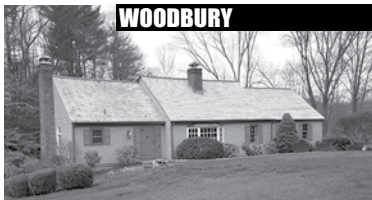

**WOODBURY**

**NEW LISTING**

Private & Warm Country Colonial. 4 Bedrooms. 3 Full, 1 Half Baths. 3 Fireplaces. Wraparound Porch. Generator. Level Secluded Lot. 5.09± Acres. **\$749,900. Sindy Butkus. 203.263.4040.**

**WOODBURY**

**PRICE IMPROVEMENT**

Vintage Turnkey Colonial/Mid-Century Home. 5 Bedrooms. 2 Fireplaces. Finished Basement. Pool. 1.87± Acres. Owner/Agent Related. **\$475,000. Sallie Smith. 203.263.4040.**

**SOUTHBURY**

**NEW LISTING**

Brand New Colonial. 4 Bedrooms. Fireplace. Patio. Covered Porch. 2-car Garage. Level Lawn. Ideal Location. 2.87± Acres. **\$469,000. Maria Taylor. 860.868.7313.**

**WOODBURY**

**WOODBURY**

**PRICE IMPROVEMENT**

Country Compound. 5 Bedroom Farmhouse. 1 Bedroom Apartment. 2 Separate Garages. Greenhouse. 26.89± Acres. Owner/Agent. **\$379,000. Sallie Smith. 203.263.4040.**

**WOODBURY**