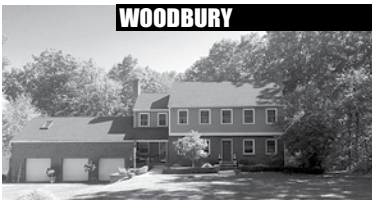

**WOODBURY**

**PRICE IMPROVEMENT**

Vintage Turnkey Colonial/Mid-Century Home. 5 Bedrooms. 2 Fireplaces. Finished Basement. Pool. 1.87± Acres. Owner/Agent Related. **\$475,000. Sallie Smith. 203.263.4040.**

**SOUTHBURY**

**NEW LISTING**

Brand New Colonial. 4 Bedrooms. Fireplace. Patio. Covered Porch. 2-car Garage. Level Lawn. Ideal Location. 2.87± Acres. **\$469,000. Maria Taylor. 860.868.7313.**

**WOODBURY**

**NEW LISTING**

Pomperaug Riverfront Cape. 3-4 Bedrooms. 3 Fireplaces. Mahogany Deck. Workshop. 2-car Attached Garage. 3.52± Acres. **\$449,000. Claudine Harding. 203.263.4040.**

**WOODBURY**

**NEW LISTING**

**WOODBURY**

**PRICE IMPROVEMENT**

Country Compound. 5 Bedroom Farmhouse. 1 Bedroom Apartment. 2 Separate Garages. Greenhouse. 26.89± Acres. Owner/Agent. **\$379,000. Sallie Smith. 203.263.4040.**

**WOODBURY**