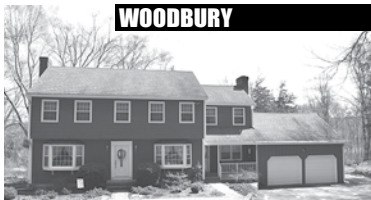

**SOUTHBURY**

**NEW LISTING**

Brand New Colonial. 4 Bedrooms. Fireplace. Patio. Covered Porch. 2-car Garage. Level Lawn. Ideal Location. 2.87± Acres. **\$469,000. Maria Taylor. 860.868.7313.**

**WOODBURY**

**NEW LISTING**

Pomperaug Riverfront Cape. 3-4 Bedrooms. 3 Fireplaces. Mahogany Deck. Workshop. 2-car Attached Garage. 3.52± Acres. **\$449,000. Claudine Harding. 203.263.4040.**

**WOODBURY**

**NEW LISTING**

Country Colonial. 4 Bedrooms. 2.5 Baths. 2 Fireplaces. Sunroom. Pool. 3-car Garage. Gardens. 1.47± Acres. **\$435,000. Maria Taylor. 860.868.7313.**

**WOODBURY**

**NEW LISTING**

Classic Colonial. 4 Bedrooms. 2.5 Baths. 3 Fireplaces. Oversized Deck. 2-car Attached Garage. Great Location. 1.84± Acres. **\$395,000. Sindy Butkus. 20.263.4040.**

**WOODBURY**

**PRICE IMPROVEMENT**

Country Compound. 5 Bedroom Farmhouse. 1 Bedroom Apartment. 2 Separate Garages. Greenhouse. 26.89± Acres. Owner/Agent. **\$379,000. Sallie Smith. 203.263.4040.**

**WOODBURY**