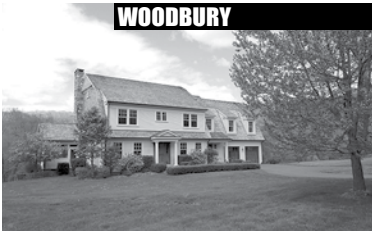

WOODBURY

Clapboard & Shingle Gambrel. 4 Bedrooms. 4 Fireplaces. High Quality Construction. Superior Finishings. Easy Commuter Location. 1.14± Acres. **$725,000. Maria Taylor. 860.868.7313.**