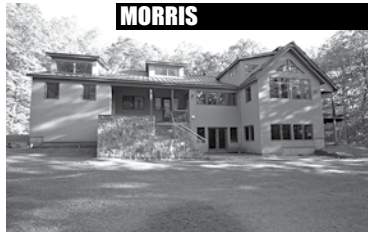

MORRIS

Understated Modern. 3 Bedrooms. Fireplace. State-of-the-art Technology. Private Setting. 6.23± Acres. **$988,000. Cleve Fuessenich. 860.567.5060.**