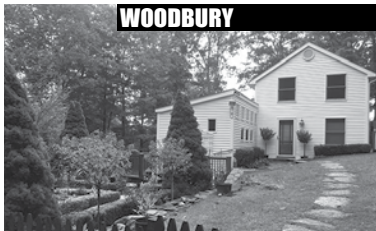

WOODBURY

Chic Country Cape. 3 Bedrooms. 2.5 Baths. Cook's Kitchen. Fieldstone Fireplace. Mahogany Deck. Pool. Privacy. 2.9± Acres. **$432,000. Judy Auchincloss. 860.868.7313.**