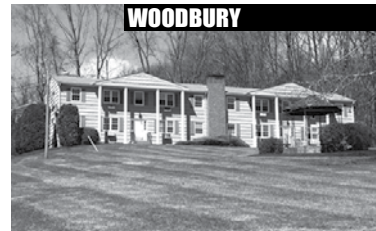

WOODBURY

Completely Remodeled First Floor Single-level Condominium. 1 Bedroom. 1 Bath. Gazebo. Distant Views. Convenient Location. **$95,000. Sindy Butkus. 203.263.4040.**

Congratulations to Woodbury for being voted "Most Charming Small Town" by Reader's Digest

Lakeville/Salisbury 860.435.6789 > Litchfield 860.567.5060 > Roxbury 860.354.3263 > Sharon 860.364.5993 > Washington Depot 860.868.7313 > Woodbury 203.263.4040