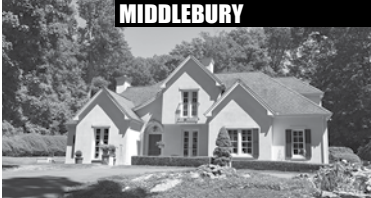

**ROXBURY**

**PRICE IMPROVEMENT**

Fabulous 1740 Historic Antique. 3 Bedrooms. Pool. Guesthouse. Log Cabin. Pond. Waterfall. Bordering Shepaug River & Land Trust. 22.34± Acres. **\$1,950,000. Carolyn Klemm. 860.868.7313.**

**ROXBURY**

Gorgeous Mini Estate. 1830s Victorian Farmhouse. Guest/Pool House. Saltwater Pool. 4 Garage Bays. Barn. Gardens. Privacy. 3± Acres. **\$999,000. Maria Taylor. 860.868.7313.**

**ROXBURY**

**PRICE IMPROVEMENT**

37.42± Acres. Shepaug River Frontage. Swimming Pond. Borders Preserves. Close to Trails. Private & Protected Location. **\$895,000. Maria Taylor. 860.868.7313.**

**ROXBURY**

Country Farmhouse. 4 Bedrooms. Fireplace. 2 Gas Stoves. Wraparound Porch. Bluestone Patio. Pond. Gardens. 3± Acres. **\$759,000. Maria Taylor. 860.868.7313.**

**WOODBURY**

Private & Warm Country Colonial. 4 Bedrooms. 3 Full, 1 Half Baths. 3 Fireplaces. Wraparound Porch. Level Secluded Lot. 5.09± Acres. **\$729,000. Cindy Butkus. 203.263.4040.**

**MIDDLEBURY**