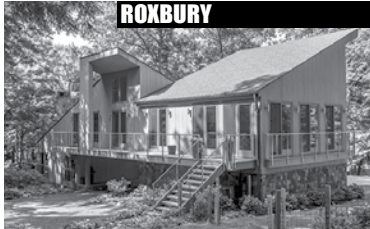

ROXBURY

Sleek & Stylish Country Estate. 3 Bedrooms. 3 Fireplaces. Pool. Spa. Pool/Guesthouse. Caretaker's Apartment. Barn. Gardens. View. 14.91± Acres. **\$2,295,000. Maria Taylor. 860.868.7313.**

BETHELEM

Whelan Farms Airport. Federal Airport License. Turf Landing Strip. 4 Barn-style Heated Hangars. 3 Bedroom Log Cabin. 5 Ponds. 27.02± Acres. **\$1,895,000. Beverly Mosch. 860.868.7313.**

ROXBURY

Luxury Compound. 4 Bedroom Modern House. 3 Bedroom Modern House. 2 Guesthouses. Rushing Brook. Waterfalls. 2 Ponds. 12.14± Acres. **\$1,875,000. Peter Klemm. 860.868.7313.**

MORRIS

Modest Antique. 3 Bedrooms. 2 Fireplaces. Beautiful Meadows. Incredible Views. Brook. Building Site. 2 Separate Parcels. 140± Acres. **\$1,195,000. Cleve Fuessenich. 860.567.5060.**

ROXBURY

Pristine Renovated Farmhouse. 3 Bedrooms. 2 Fireplaces. 2-car Garage/Apartment. Heated Barn. Pond. 15.29± Acres. **\$999,999. Maria Taylor. 860.868.7313.**

ROXBURY

Country Compound. 4 Bedroom Main House. 2 Bedroom Guesthouse. 2-Story Barn. Pool. Beautifully Landscaped Lawn. 6.12± Acres. **\$949,000. Wayne Piskura. 860.354.3263.**

ROXBURY

Light & Bright Colonial. 4-5 Bedrooms. 4.5 Baths. Fireplace. Pool. 2-car Garage. Useable Land. Great Location. 2.34± Acres. **\$725,000. Graham Klemm. 860.868.7313.**