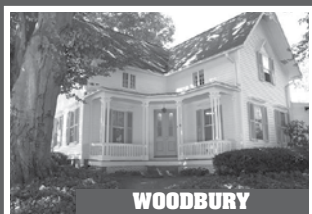

### WOODBURY

Fireplaces. High Quality Construction. Superior Finishings. Easy Commuter Location. 1.14± Acres. \$1,025,000. Maria Taylor. 860.868.7313.

### WOODBURY

Exquisite Owl Ridge Colonial. 4 Bedrooms. 2 Fireplaces. Views. 3-Bay Garage. 2.02± Acres. \$849,500. Maria Taylor. 860.868.7313.

### WOODBURY

Elegant Colonial. 4 Bedrooms. 2 Fireplaces. 3-car Garage. Close to Town & I84. 11.12± Acres. \$795,000. Sindy Butkus. 203.263.4040.

### MIDDLEBURY

Lake Quassapaug Seasonal Waterfront Cottage. 2 Bedrooms. 1 Bath. Can Be Converted to Year-Round. \$439,900. Sindy Butkus. 203.263.4040.