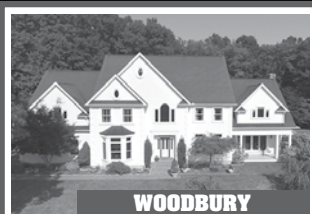

### WOODBURY

Fireplaces. High Quality Construction. Superior Finishings. Easy Commuter Location. 1.14± Acres. \$1,025,000. Maria Taylor. 860.868.7313.

### WOODBURY

Private & Elegant Colonial. 4 Bedrooms. 2 Fireplaces. Open Floor Plan. Pool. Hot Tub. Views. 4.71± Acres. \$959,000. Sindy Butkus. 203.263.4040.

### WOODBURY

Elegant Colonial. 4 Bedrooms. 2 Fireplaces. 3-car Garage. Close to Town & I84. 11.12± Acres. \$795,000. Sindy Butkus. 203.263.4040.

### MIDDLEBURY

Completely Renovated Single-level. 2 Bedrooms. 1.5 baths. Custom-built Shed. 0.79± Acres. \$189,000. Cookie Keggi. 203.263.4040.

#1 For Selling & Renting Fine Country Properties!