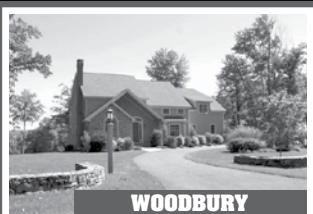

### WOODBURY

Fireplaces. High Quality Construction. Superior Finishings. Easy Commuter Location. 1.14± Acres. \$1,025,000. Maria Taylor. 860.868.7313.

### WOODBURY

Private & Elegant Colonial. 4 Bedrooms. 2 Fireplaces. Open Floor Plan. Pool. Hot Tub. Views. 4.71± Acres. \$959,000. Sindy Butkus. 203.263.4040.

### WOODBURY

Elegant Colonial. 4 Bedrooms. 2 Fireplaces. 3-car Garage. Close to Town & I84. 11.12± Acres. \$795,000. Sindy Butkus. 203.263.4040.

### MIDDLEBURY

Completely Renovated Single-level. 2 Bedrooms. 1.5 baths. Custom-built Shed. 0.79± Acres. \$189,000. Cookie Keggi. 203.263.4040.

#1 For Selling & Renting Fine Country Properties!