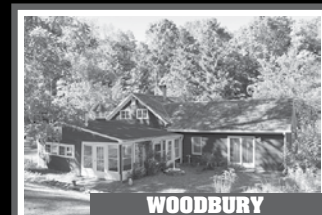

### SOUTHBURY

Updated Antique. 3 Bedrooms. 4 Fireplaces. Converted Barn. Gunite Pool. Spa. 7.97± Acres. \$425,000. Maria Taylor. 860.868.7313.

### WOODBURY

Country Compound. 5 Bedroom Farmhouse. 1 Bedroom Apartment. 2 Garages. 26.89± Acres. Owner/Agent. \$399,000. Sallie Smith. 203.263.4040.

### MIDDLEBURY

Spacious Updated Cape. 4 Bedrooms. 3 Baths. 2 Fireplaces. 3-Season Porch. Patio. 0.57± Acres. \$385,000. Claudine Harding. 203.263.4040.