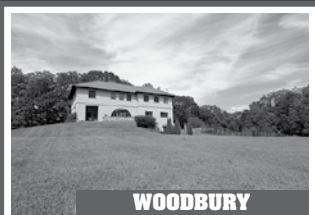

KLEMM REAL ESTATE

FALL FOR IT!

PREMIUM & PRIVATE BROKERAGE

THE ONLY LITCHFIELD COUNTY INTERNATIONAL PROPERTY AWARD WINNER YEAR AFTER YEAR 2003-2017

WOODBURY

Private & Exquisite Mediterranean-style. 5 Bedrooms. 2 Fireplaces. River Frontage. 7.82± Acres. $995,000. Claudine Harding. 203.263.4040.