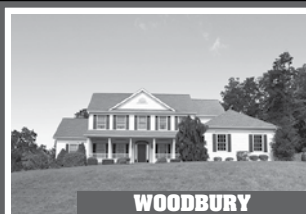

WOODBURY

Stunning Colonial. 4 Bedrooms. 2 Fireplaces. Pole Barn. Private Cul-de-sac Location. 3± Acres. $675.000. Sindy Butkus. 203.263.4040.