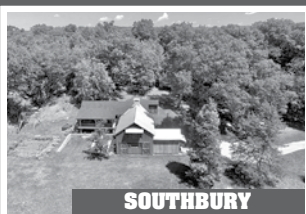

KLEMM REAL ESTATE

COME LET US SHOW YOU!

PREMIUM & PRIVATE BROKERAGE

THE ONLY LITCHFIELD COUNTY INTERNATIONAL PROPERTY AWARD WINNER YEAR AFTER YEAR 2003-2017

klemmland.com

klemmentals.com

SOUTHBURY

Beautifully Renovated Barn House. 5 Bedrooms. 2 Fireplaces. Barns. Pastures. Meadows. 32.22± Acres. $1.675.000. Maria Taylor. 860.868.7313.