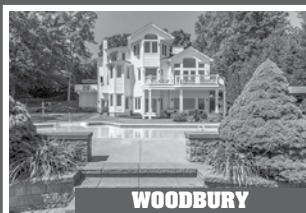

WOODBURY

Light-filled Modern Colonial. 4 Bedrooms. Pool. Hot Tub. Patio. Gazebo. Views. 3.4± Acres. $699.000. Maria Taylor. 860.868.7313.