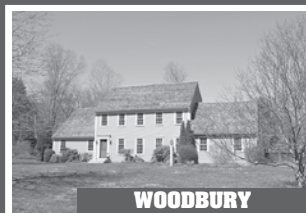

WOODBURY

Charming In-town Colonial. 4 Bedrooms. 1st Floor Master. Fireplace. Gunite Pool. 1.19± Acres. $589.900. Sindy Butkus. 203.263.4040.