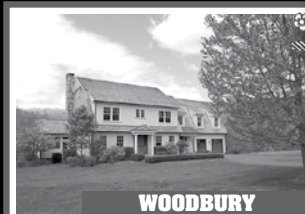

WOODBURY

Clapboard & Shingle Gambrel. 4 Bedrooms. 4 Fireplaces. High Quality Construction. 1.14± Acres. $895.000. Maria Taylor. 860.868.7313.