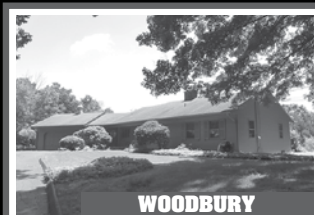

WOODBURY

Spacious Custom Single-level. 3 Bedrooms. 2 Fireplaces. Screened Porch. 11-car Garaging. 2-Story Barn. Greenhouse. 2.04± Acres. **\$695.000. Sindy Butkus. 203.263.4040.**

WOODBURY

Village Saltbox in Historic District. 3 Bedrooms. 5 Fireplaces. Barn. Surrounded by Land Trust. 1.04± Acres. **\$515.000. Beverly Mosch. 860.868.7313.**

WOODBURY

Modern Reproduction. 5 Bedrooms. 2 Fireplaces. Detached Barn/Garage with Swimmable Spa. 4.29± Acres. **\$499.000. Sallie Smith. 203.263.4040.**

WOODBURY

Private Single-level. 2 Bedrooms. 2 Fireplaces. Deck. Clay Tennis Court. 2-car Garage. View. 4.51± Acres. **\$449.000. Beverly Mosch. 860.868.7313.**

WOODBURY

Remodeled Antique Colonial. 3 Bedrooms. Fireplace. 2-car Garage. Zoned Residential Commercial. 1.21± Acres. **\$369.000. Sindy Butkus. 203.263.4040.**

#1 For Selling & Renting Fine Country Properties!