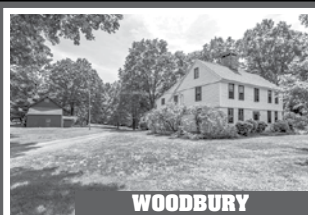

NEWTOWN

Vintage Compound. Renovated & Expanded Farmhouse. Cottage. Barn/Caretaker's Apartment. Outbuildings. Open Pasture. 27± Acres. **\$875.000. Sallie Smith. 203.263.4040.**

WOODBURY

Pristine & Private Colonial. 4 Bedrooms. Fireplace. Tiered Deck. Hot Tub. Professionally Landscaped. 5.17± Acres. **\$699.000. Maria Taylor. 203.263.4040.**

WOODBURY

Spacious Custom Single-level. 3 Bedrooms. 2 Fireplaces. Screened Porch. 11-car Garaging. 2-Story Barn. Greenhouse. 2.04± Acres. **\$695.000. Sindy Butkus. 203.263.4040.**

WOODBURY

Village Saltbox in Historic District. 3 Bedrooms. 5 Fireplaces. Barn. Surrounded by Land Trust. 1.04± Acres. **\$515.000. Beverly Mosch. 860.868.7313.**