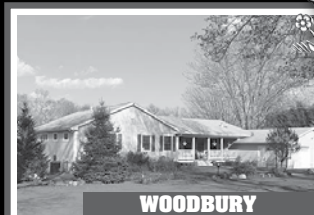

KLEMM REAL ESTATE

COME LET US SHOW YOU!

PREMIUM & PRIVATE BROKERAGE

THE ONLY LITCHFIELD COUNTY INTERNATIONAL PROPERTY AWARD WINNER YEAR AFTER YEAR 2003-2017

MIDDLEBURY

Waterfront Lake House. 4 Bedrooms. 5.5 Baths. 2 Fireplaces. Pool. Patios. Dock. Beach. 7.14± Acres. **\$3.395.000. Maria Taylor. 860.868.7313.**

NEWTOWN

Vintage Compound. Renovated & Expanded Farmhouse. Cottage. Barn/Caretaker's Apartment. Outbuildings. Open Pasture. 27± Acres. **\$875.000. Sallie Smith. 203.263.4040.**

WOODBURY

Pristine & Private Colonial. 4 Bedrooms. Fireplace. Tiered Deck. Hot Tub. Professionally Landscaped. 5.17± Acres. **\$699.000. Maria Taylor. 203.263.4040.**

WOODBURY

Spacious Custom Single-level. 3 Bedrooms. 2 Fireplaces. Screened Porch. 11-car Garaging. 2-Story Barn. Greenhouse. 2.04± Acres. **\$695.000. Sindy Butkus. 203.263.4040.**

WOODBURY

Village Saltbox in Historic District. 3 Bedrooms. 5 Fireplaces. Barn. Surrounded by Land Trust. 1.04± Acres. **\$515.000. Beverly Mosch. 860.868.7313.**

WOODBURY

Remodeled Antique Colonial. 3 Bedrooms. Fireplace. 2-car Garage. Zoned Residential Commercial. 1.21± Acres. **\$369.000. Sindy Butkus. 203.263.4040.**

#1 For Selling & Renting Fine Country Properties!