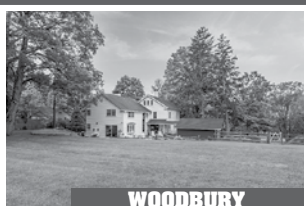

WOODBURY

Distinguished Mid-Century House. 2 Bedrooms. 3 Fireplaces. 2 Approved Building Lots. 22± Acres. \$1.195.000. Beverly Mosch. 860.868.7313.

WOODBURY

Pristine & Private Colonial. 4 Bedrooms. Fireplace. Hot Tub. Professionally Landscaped. 5.17± Acres. \$699.000. Maria Taylor. 860.868.7313.

WOODBURY

Spacious Custom Single-level. 3 Bedrooms. 2 Fireplaces. 11-car Garaging. Barn. 2.04± Acres. \$695.000. Sindy Butkus. 203.263.4040.

WOODBURY

Vintage Turnkey Colonial/Mid-Century Home. 5 Bedrooms. Pool. 1.87± Acres. Owner/Agent Related. \$525.000. Sallie Smith. 203.263.4040.

WOODBURY

Village Saltbox in Historic District. 3 Bedrooms. 5 Fireplaces. Surrounded by Land Trust. 1.04± Acres. \$515.000. Beverly Mosch. 860.868.7313.

WOODBURY

Renovated Antique Cape. 3 Bedrooms. 3 Baths. Multiple Brick Patios & Walkways. 1.95± Acres. \$389.000. Maria Taylor. 860.868.7313.

WOODBURY

Remodeled Antique Colonial. 3 Bedrooms. Fireplace. Patio. Zoned Residential/Commercial. 1.21± Acres. \$369.000. Sindy Butkus. 203.263.4040.

#1 For Selling & Renting Fine Country Properties!

KLEMM REAL ESTATE Inc