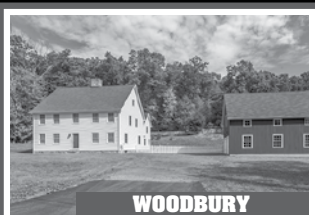

SOUTHBURY

Waterfront Post & Beam. 3 Bedrooms. Fireplace. Terraces. Firepit. Level Lawn. Dock. 3.14± Acres. \$995.000. Maria Taylor. 860.868.7313.

WOODBURY

Mint Custom Colonial. 4 Bedrooms. 3 Fireplaces. Porch. Patio. Waterfall. Brook. 1.94± Acres. \$749.000. Maria Taylor. 860.868.7313.

WOODBURY

Stunning Colonial. 4 Bedrooms. 2 Fireplaces. Custom Amenities. Pole Barn. Generator. 3± Acres. \$645.000. Sindy Butkus. 203.263.4040.

WOODBURY

Charming In-town Colonial. 4 Bedrooms. 1st Floor Master. Fireplace. Gunite Pool. 1.19± Acres. \$595.000. Sindy Butkus. 203.263.4040.

WOODBURY

Modern Reproduction. 5 Bedrooms. 2 Fireplaces. Barn/Garage with Swimmable Spa. 4.29± Acres. \$510.000. Sallie Smith. 203.263.4040.

WOODBURY

Traditional Colonial. 4 Bedrooms. 2 Fireplaces. Finished Lower Level. Deck. Patio. Close to Town. \$450.000. Sindy Butkus. 203.263.4040.

MIDDLEBURY

Seasonal Gem on Lake Quassapaug. 1 Bedroom. Deck. Dock. Can Be Converted to Year-Round or Rebuilt. \$375.000. Sindy Butkus. 203.263.4040.

#1 For Selling & Renting Fine Country Properties!

KLEMM REAL ESTATE Inc