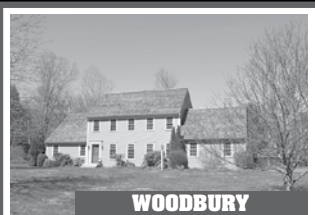

SOUTHBURY

Waterfront Post & Beam. 3 Bedrooms. Fireplace. Terraces. Firepit. Level Lawn. Dock. 3.14± Acres. \$995.000. Maria Taylor. 860.868.7313.

WOODBURY

Mint Custom Colonial. 4 Bedrooms. 3 Fireplaces. Porch. Patio. Waterfall. Brook. 1.94± Acres. \$749.000. Maria Taylor. 860.868.7313.

WOODBURY

Stunning Colonial. 4 Bedrooms. 2 Fireplaces. Custom Amenities. Pole Barn. Generator. 3± Acres. \$645.000. Sindy Butkus. 203.263.4040.

WOODBURY

Charming In-town Colonial. 4 Bedrooms. 1st Floor Master. Fireplace. Gunite Pool. 1.19± Acres. \$595.000. Sindy Butkus. 203.263.4040.

WOODBURY

Modern Reproduction. 5 Bedrooms. 2 Fireplaces. Barn/Garage with Swimmable Spa. 4.29± Acres. \$510.000. Sallie Smith. 203.263.4040.

WOODBURY

Traditional Colonial. 4 Bedrooms. 2 Fireplaces. Finished Lower Level. Deck. Patio. Close to Town. \$450.000. Sindy Butkus. 203.263.4040.

MIDDLEBURY

Seasonal Gem on Lake Quassapaug. 1 Bedroom. Deck. Dock. Can Be Converted to Year-Round or Rebuilt. \$375.000. Sindy Butkus. 203.263.4040.

#1 For Selling & Renting Fine Country Properties!

KLEMM REAL ESTATE Inc