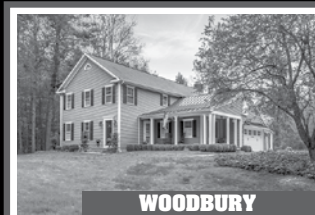

KLEMM REAL ESTATE

HOME SWEET HOME!

PREMIUM & PRIVATE BROKERAGE

THE ONLY LITCHFIELD COUNTY INTERNATIONAL PROPERTY AWARD WINNER YEAR AFTER YEAR 2003-2017

SOUTHBURY

Beautifully Renovated Barn House. 5 Bedrooms. 2 Fireplaces. Barns. Pastures. 32.22± Acres. \$1.675.000. Maria Taylor. 860.868.7313.

SOUTHBURY

Waterfront Post & Beam. 3 Bedrooms. Fireplace. Terraces. Firepit. Level Lawn. Dock. 3.14± Acres. \$995.000. Maria Taylor. 860.868.7313.

WOODBURY

Mint Custom Colonial. 4 Bedrooms. 3 Fireplaces. Porch. Patio. Waterfall. Brook. 1.94± Acres. \$749.000. Maria Taylor. 860.868.7313.

WOODBURY

Modern Reproduction. 5 Bedrooms. 2 Fireplaces. Barn/Garage with Swimmable Spa. 4.29± Acres. \$510.000. Sallie Smith. 203.263.4040.

WOODBURY

Traditional Colonial. 4 Bedrooms. 2 Fireplaces. Finished Lower Level. Deck. Patio. Close to Town. \$450.000. Sindy Butkus. 203.263.4040.

MIDDLEBURY

Seasonal Gem on Lake Quassapaug. 1 Bedroom. Deck. Dock. Can Be Converted to Year-Round or Rebuilt. \$375.000. Sindy Butkus. 203.263.4040.

#1 For Selling & Renting Fine Country Properties!

KLEMM REAL ESTATE Inc