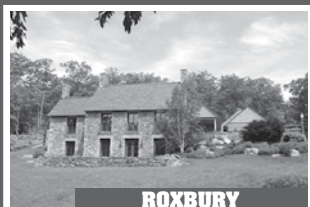

ROXBURY

Quintessential Country Estate. 5-6 Bedroom Main House. Sport Court/Ice Rink. Pool. Pool House. Barn. Riding Ring. 51.86± Acres. **\$3.395.000.**

ROXBURY

Private Architect-designed Home. 6 Bedrooms. 6 Fireplaces. 4-car Garage. Breathtaking Views. Abuts Land Trust. 15.8± Acres. **\$2.950.000.**

ROXBURY

Incredible Barn Home. 4 Bedrooms. 6 Fireplaces. Additional Barn. Swimming Pool. Privacy. Great Location. 50.45± Acres. **\$2.875.000.**

ROXBURY

Exquisite & Private Stone House. 3 Bedrooms. 2 Fireplaces. Pool. Patio. Guesthouse. Views. 10.86± Acres. **\$2.800.000.**

MIDDLEBURY

Notable Tudor Revival Style. 7 Bedrooms. 8 Fireplaces. Elevator. Generator. Outbuildings. Gardens. Stonewalls. 48.99± Acres. **\$1.900.000.**

SOUTHBURY

Beautifully Renovated Barn House. 5 Bedrooms. 2 Fireplaces. Barns. Pastures. Meadows. Stonewalls. Westerly Views. 32.22± Acres. **\$1.675.000.**

WOODBURY

Distinguished Mid-Century House. 2 Bedrooms. 3 Fireplaces. Porch. Patio. Breathtaking Views. 2 Approved Building Lots. 22± Acres. **\$1.195.000.**

#1 For Selling & Renting Fine Country Properties!