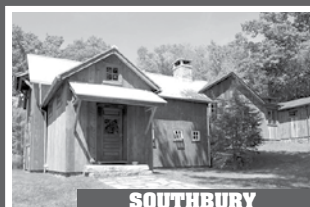

ROXBURY

Quintessential Country Estate. 5-6 Bedroom Main House. Sport Court/Ice Rink. Pool. Pool House. Barn. Riding Ring. 51.86± Acres. **\$3.395.000.**

ROXBURY

Private Architect-designed Home. 6 Bedrooms. 6 Fireplaces. 4-car Garage. Breathtaking Views. Abuts Land Trust. 15.8± Acres. **\$2.950.000.**

ROXBURY

Incredible Barn Home. 4 Bedrooms. 6 Fireplaces. Additional Barn. Swimming Pool. Privacy. Great Location. 50.45± Acres. **\$2.875.000.**

ROXBURY

Exquisite & Private Stone House. 3 Bedrooms. 2 Fireplaces. Pool. Patio. Guesthouse. Views. 10.86± Acres. **\$2.800.000.**

MIDDLEBURY

Notable Tudor Revival Style. 7 Bedrooms. 8 Fireplaces. Elevator. Generator. Outbuildings. Gardens. Stonewalls. 48.99± Acres. **\$1.900.000.**

SOUTHBURY

Beautifully Renovated Barn House. 5 Bedrooms. 2 Fireplaces. Barns. Pastures. Meadows. Stonewalls. Westerly Views. 32.22± Acres. **\$1.675.000.**

WOODBURY

Distinguished Mid-Century House. 2 Bedrooms. 3 Fireplaces. Porch. Patio. Breathtaking Views. 2 Approved Building Lots. 22± Acres. **\$1.195.000.**

#1 For Selling & Renting Fine Country Properties!