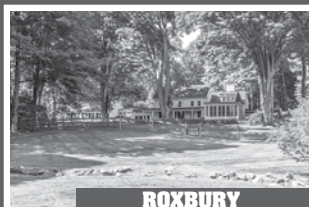

KLEMM REAL ESTATE

PREMIUM & PRIVATE BROKERAGE

THE ONLY LITCHFIELD COUNTY INTERNATIONAL PROPERTY AWARD WINNER YEAR AFTER YEAR 2003-2017

MIDDLEBURY

Waterfront Lake House. 4 Bedrooms. 5.5 Baths. 2 Fireplaces. Salt Water Pool. Pool House. Stone Patios. Dock. Beach. 7.14± Acres. **\$3.695.000.**

ROXBURY

Quintessential Country Estate. 5-6 Bedroom Main House. Sport Court/Ice Rink. Pool. Pool House. Barn. Riding Ring. 51.86± Acres. **\$3.395.000.**

ROXBURY

Private Architect-designed Home. 6 Bedrooms. 6 Fireplaces. 4-car Garage. Breathtaking Views. Abuts Land Trust. 15.8± Acres. **\$2.950.000.**

ROXBURY

Incredible Barn Home. 4 Bedrooms. 6 Fireplaces. Additional Barn. Swimming Pool. Privacy. Great Location. 50.45± Acres. **\$2.875.000.**

ROXBURY

Exquisite & Private Stone House. 3 Bedrooms. 2 Fireplaces. Pool. Patio. Guesthouse. Views. 10.86± Acres. **\$2.800.000.**

WOODBURY

Distinguished Mid-Century House. 2 Bedrooms. 3 Fireplaces. Porch. Patio. Breathtaking Views. 2 Approved Building Lots. 22± Acres. **\$1.195.000.**

#1 For Selling & Renting Fine Country Properties!