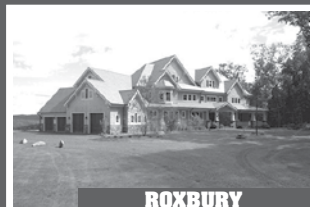

KLEMM REAL ESTATE

PREMIUM & PRIVATE BROKERAGE

THE ONLY LITCHFIELD COUNTY INTERNATIONAL PROPERTY AWARD WINNER YEAR AFTER YEAR 2003-2017

MIDDLEBURY

Waterfront Lake House. 4 Bedrooms. 5.5 Baths. 2 Fireplaces. Salt Water Pool. Pool House. Stone Patios. Dock. Beach. 7.14± Acres. **\$3.695.000.**

ROXBURY

Quintessential Country Estate. 5-6 Bedroom Main House. Sport Court/Ice Rink. Pool. Pool House. Barn. Riding Ring. 51.86± Acres. **\$3.395.000.**

ROXBURY

Private Architect-designed Home. 6 Bedrooms. 6 Fireplaces. 4-car Garage. Breathtaking Views. Abuts Land Trust. 15.8± Acres. **\$2.950.000.**

ROXBURY

Incredible Barn Home. 4 Bedrooms. 6 Fireplaces. Additional Barn. Swimming Pool. Privacy. Great Location. 50.45± Acres. **\$2.875.000.**

ROXBURY

Exquisite & Private Stone House. 3 Bedrooms. 2 Fireplaces. Pool. Patio. Guesthouse. Views. 10.86± Acres. **\$2.800.000.**

WOODBURY

Distinguished Mid-Century House. 2 Bedrooms. 3 Fireplaces. Porch. Patio. Breathtaking Views. 2 Approved Building Lots. 22± Acres. **\$1.195.000.**

#1 For Selling & Renting Fine Country Properties!