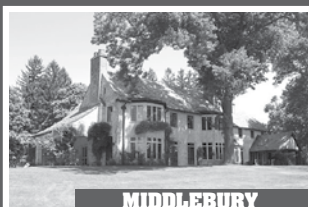

ROXBURY

Quintessential Country Estate. 5-6 Bedroom Main House. Sport Court/Ice Rink. Pool. Pool House. Barn. Riding Ring. 51.86± Acres. **\$3.395.000.**

ROXBURY

Private Architect-designed Home. 6 Bedrooms. 6 Fireplaces. 4-car Garage. Breathtaking Views. Abuts Land Trust. 15.8± Acres. **\$2.950.000.**

ROXBURY

Incredible Barn Home. 4 Bedrooms. 6 Fireplaces. Additional Barn. Swimming Pool. Privacy. Great Location. 50.45± Acres. **\$2.875.000.**

ROXBURY

Exquisite & Private Stone House. 3 Bedrooms. 2 Fireplaces. Pool. Patio. Guesthouse. Views. 10.86± Acres. **\$2.800.000.**

MIDDLEBURY

Notable Tudor Revival Style. 7 Bedrooms. 8 Fireplaces. Elevator. Generator. Outbuildings. Gardens. Stonewalls. 48.99± Acres. **\$1.900.000.**

SOUTHBURY

Beautifully Renovated Barn House. 5 Bedrooms. 2 Fireplaces. Barns. Pastures. Meadows. Stonewalls. Westerly Views. 32.22± Acres. **\$1.675.000.**