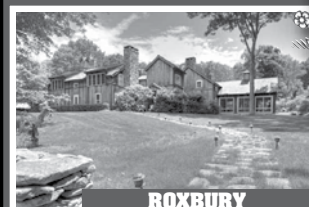

ROXBURY

Quintessential Country Estate. 5-6 Bedroom Main House. Sport Court/Ice Rink. Pool. Pool House. Barn. Riding Ring. 51.86± Acres. **\$3.395.000.**

ROXBURY

Private Architect-designed Home. 6 Bedrooms. 6 Fireplaces. 4-car Garage. Breathtaking Views. Abuts Land Trust. 15.8± Acres. **\$2.950.000.**

ROXBURY

Incredible Barn Home. 4 Bedrooms. 6 Fireplaces. Additional Barn. Swimming Pool. Privacy. Great Location. 50.45± Acres. **\$2.875.000.**

ROXBURY

Exquisite & Private Stone House. 3 Bedrooms. 2 Fireplaces. Pool. Patio. Guesthouse. Views. 10.86± Acres. **\$2.800.000.**

MIDDLEBURY

Notable Tudor Revival Style. 7 Bedrooms. 8 Fireplaces. Elevator. Generator. Outbuildings. Gardens. Stonewalls. 48.99± Acres. **\$1.900.000.**

SOUTHBURY

Beautifully Renovated Barn House. 5 Bedrooms. 2 Fireplaces. Barns. Pastures. Meadows. Stonewalls. Westerly Views. 32.22± Acres. **\$1.675.000.**

WOODBURY

Distinguished Mid-Century House. 2 Bedrooms. 3 Fireplaces. Porch. Patio. Breathtaking Views. 2 Approved Building Lots. 22± Acres. **\$1.195.000.**

#1 For Selling & Renting Fine Country Properties!