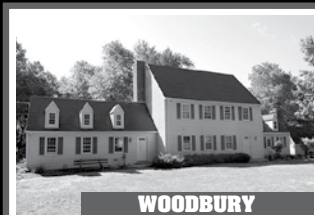

MIDDLEBURY

Willowstone Farm. 6 Bedroom Colonial. Guesthouse. 5-Bay Garage. Barn. Riding Ring. Pond. 20± Acres. \$1.350.000. Sindy Butkus. 203.263.4040.

WOODBURY

Private & Elegant Colonial. 4 Bedrooms. 2 Fireplaces. Open Floor Plan. Pool. Hot Tub. Views. 4.71± Acres. \$849.900. Sindy Butkus. 203.263.4040.

WOODBURY

Charming In-town Colonial. 4 Bedrooms. Gunite Pool. Level Yard. Desirable Location. 1.19± Acres. \$595.000. Sindy Butkus. 203.263.4040.

SOUTHBURY

Updated Cape. 3 Bedrooms. 4 Fireplaces. Converted Barn. Pool. Pond. 2-Bay Garage. Gardens. 7.97± Acres. \$495.000. Maria Taylor. 860.868.7313.

WOODBURY

Charming Vintage Cottage. 3 Bedrooms. 1 Fireplace. 2-Bay Garage with 1 Bedroom Apartment. 13.43± Acres. \$375.000. Sindy Butkus. 203.263.4040.

WOODBURY

Rare Multi-Family. Two 3 Bedroom/2 Bath/1 Fireplace Units. Individual Patios & 1-Bay Garages. 10.34± Acres. \$299.000. Claudine Harding. 203.263.4040.