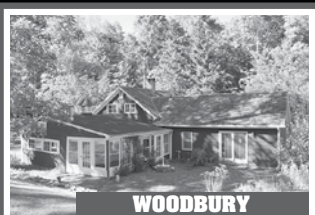

MIDDLEBURY

Willowstone Farm. 6 Bedroom Colonial. Guesthouse. 5-Bay Garage. Barn. Riding Ring. Pond. 20± Acres. \$1.350.000. Sindy Butkus. 203.263.4040.

WOODBURY

Private & Elegant Colonial. 4 Bedrooms. 2 Fireplaces. Open Floor Plan. Pool. Hot Tub. Views. 4.71± Acres. \$849.900. Sindy Butkus. 203.263.4040.

WOODBURY

Charming In-town Colonial. 4 Bedrooms. Gunite Pool. Level Yard. Desirable Location. 1.19± Acres. \$595.000. Sindy Butkus. 203.263.4040.

SOUTHBURY

Updated Cape. 3 Bedrooms. 4 Fireplaces. Converted Barn. Pool. Pond. 2-Bay Garage. Gardens. 7.97± Acres. \$495.000. Maria Taylor. 860.868.7313.

WOODBURY

Charming Vintage Cottage. 3 Bedrooms. 1 Fireplace. 2-Bay Garage with 1 Bedroom Apartment. 13.43± Acres. \$375.000. Sindy Butkus. 203.263.4040.

WOODBURY

Rare Multi-Family. Two 3 Bedroom/2 Bath/1 Fireplace Units. Individual Patios & 1-Bay Garages. 10.34± Acres. \$299.000. Claudine Harding. 203.263.4040.