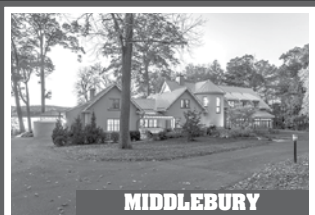

KLEMM REAL ESTATE

WELCOME HOME!

PREMIUM & PRIVATE BROKERAGE

THE ONLY LITCHFIELD COUNTY INTERNATIONAL PROPERTY AWARD WINNER YEAR AFTER YEAR 2003-2017

MIDDLEBURY

Waterfront Lake House. 4 Bedrooms. 5.5 Baths. Pool. Pool House. Patios. Dock. Beach. 7.14± Acres. \$3.695.000. Maria Taylor. 860.868.7313.

MIDDLEBURY

Willowstone Farm. 6 Bedroom Colonial. Guesthouse. 5-Bay Garage. Barn. Riding Ring. Pond. 20± Acres. \$1.350.000. Sindy Butkus. 203.263.4040.

WOODBURY

Private & Elegant Colonial. 4 Bedrooms. 2 Fireplaces. Open Floor Plan. Pool. Hot Tub. Views. 4.71± Acres. \$849.900. Sindy Butkus. 203.263.4040.

WOODBURY

Charming In-town Colonial. 4 Bedrooms. Gunite Pool. Level Yard. Desirable Location. 1.19± Acres. \$595.000. Sindy Butkus. 203.263.4040.

SOUTHBURY

Updated Cape. 3 Bedrooms. 4 Fireplaces. Converted Barn. Pool. Pond. 2-Bay Garage. Gardens. 7.97± Acres. \$495.000. Maria Taylor. 860.868.7313.

WOODBURY

Charming Vintage Cottage. 3 Bedrooms. 1 Fireplace. 2-Bay Garage with 1 Bedroom Apartment. 13.43± Acres. \$375.000. Sindy Butkus. 203.263.4040.

WOODBURY

Rare Multi-Family. Two 3 Bedroom/2 Bath/1 Fireplace Units. Individual Patios & 1-Bay Garages. 10.34± Acres. \$299.000. Claudine Harding. 203.263.4040.