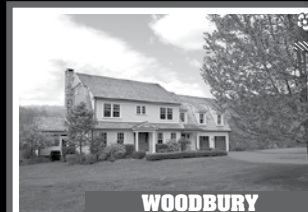

### SOUTHBURY

Beautifully Renovated Barn House. 5 Bedrooms. 2 Fireplaces. Barns. Pastures. Meadows. 32.22± Acres. \$1.675.000. Maria Taylor. 860.868.7313.

### MIDDLEBURY

Lake Quassapaug Waterfront. Adirondack-style. 3 Bedrooms. Fireplace. Decks. Dock. Westerly Views. \$1.595.000. Maria Taylor. 860.868.7313.

### WOODBURY

Distinguished Mid-Century House. 2 Bedrooms. 3 Fireplaces. 2 Approved Building Lots. 22± Acres. \$1.195.000. Beverly Mosch. 860.868.7313.