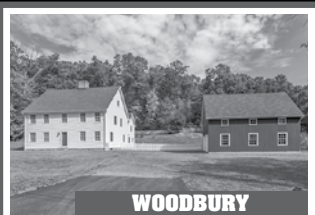

WOODBURY

Modern Reproduction. 5 Bedrooms. 2 Fireplaces. Barn/Garage with Swimmable Spa. 4.29± Acres. $525.000. Sallie Smith. 203.263.4040.