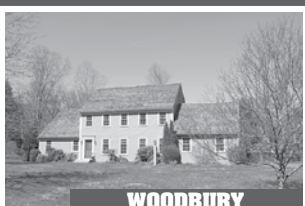

WOODBURY

Mint Custom Colonial. 4 Bedrooms. 3 Fireplaces. Screened Porch. Patio. Waterfall. Brook. 1.94± Acres. \$699,000. Maria Taylor. 860.868.7313.

WOODBURY

Stunning Colonial. 4 Bedrooms. 2 Fireplaces. Custom Amenities. Pole Barn. Generator. Private. 3± Acres. \$645,000. Sindy Butkus. 203.263.4040.

PRICE IMPROVEMENT

MIDDLEBURY

Elegant Retreat. 3 Bedrooms. 2 Fireplaces. Bluestone Patio. Outdoor Kitchen & Fireplace. Privacy. 2.29± Acres. \$619,000. Sallie Smith. 203.263.4040.

WOODBURY

Charming In-town Colonial. 4 Bedrooms. 1st Floor Master. Fireplace. Gunite Pool. Desirable Location. 1.19± Acres. \$589,900. Sindy Butkus. 203.263.4040.

WOODBURY

Vintage Turnkey Colonial/Mid-Century Home. 5 Bedrooms. Pool. 1.87± Acres. Owner/Agent Related. \$499,000. Sallie Smith. 203.263.4040.

PRICE IMPROVEMENT

WOODBURY

Village Saltbox in Historic District. 3 Bedrooms. 5 Fireplaces. Barn. Surrounded by Land Trust. 1.04± Acres. \$495,000. Beverly Mosch. 860.868.7313.