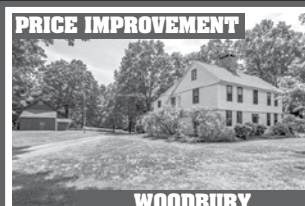

PRICE IMPROVEMENT

MIDDLEBURY

Elegant Retreat. 3 Bedrooms. 2 Fireplaces. Bluestone Patio. Outdoor Kitchen & Fireplace. Privacy. 2.29± Acres. \$619,000. Sallie Smith. 203.263.4040.

WOODBURY

Charming In-town Colonial. 4 Bedrooms. 1st Floor Master. Fireplace. Gunite Pool. Desirable Location. 1.19± Acres. \$589,900. Sindy Butkus. 203.263.4040.

WOODBURY

Vintage Turnkey Colonial/Mid-Century Home. 5 Bedrooms. Pool. 1.87± Acres. Owner/Agent Related. \$499,000. Sallie Smith. 203.263.4040.

PRICE IMPROVEMENT

WOODBURY

Village Saltbox in Historic District. 3 Bedrooms. 5 Fireplaces. Barn. Surrounded by Land Trust. 1.04± Acres. \$495,000. Beverly Mosch. 860.868.7313.