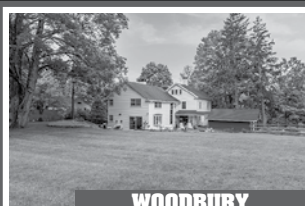

PRICE IMPROVEMENT

MIDDLEBURY

Elegant Retreat. 3 Bedrooms. 2 Fireplaces. Bluestone Patio. Outdoor Kitchen & Fireplace. Privacy. 2.29± Acres. \$619,000. Sallie Smith. 203.263.4040.

WOODBURY

Charming In-town Colonial. 4 Bedrooms. 1st Floor Master. Fireplace. Gunite Pool. Desirable Location. 1.19± Acres. \$589,900. Sindy Butkus. 203.263.4040.

WOODBURY

Vintage Turnkey Colonial/Mid-Century Home. 5 Bedrooms. Pool. 1.87± Acres. Owner/Agent Related. \$499,000. Sallie Smith. 203.263.4040.

PRICE IMPROVEMENT

WOODBURY

Village Saltbox in Historic District. 3 Bedrooms. 5 Fireplaces. Barn. Surrounded by Land Trust. 1.04± Acres. \$495,000. Beverly Mosch. 860.868.7313.

PRICE IMPROVEMENT

WOODBURY

Private Single-level. 2 Bedrooms. 2 Fireplaces. Deck. Clay Tennis Court. 2-car Garage. View. 4.51± Acres. \$425,000. Beverly Mosch. 860.868.7313.

klemmland.com

klemmentals.com

#1 For Selling & Renting Fine Country Properties!