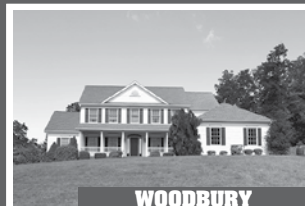

KLEMM REAL ESTATE

PREMIUM & PRIVATE BROKERAGE

THE ONLY LITCHFIELD COUNTY INTERNATIONAL PROPERTY AWARD WINNER YEAR AFTER YEAR 2003-2017

NEWLY LISTED

WOODBURY

Country Compound. Main House. Guesthouse. Barn/Studio. Pool. 2 Ponds. Tennis/Sport Court. 22.8± Acres. \$1,550,000. Maria Taylor. 860.868.7313.

WOODBURY

Mint Custom Colonial. 4 Bedrooms. 3 Fireplaces. Screened Porch. Patio. Waterfall. Brook. 1.94± Acres. \$699,000. Maria Taylor. 860.868.7313.

WOODBURY

Stunning Colonial. 4 Bedrooms. 2 Fireplaces. Custom Amenities. Pole Barn. Generator. Private. 3± Acres. \$645,000. Sindy Butkus. 203.263.4040.

PRICE IMPROVEMENT

MIDDLEBURY

Elegant Retreat. 3 Bedrooms. 2 Fireplaces. Bluestone Patio. Outdoor Kitchen & Fireplace. Privacy. 2.29± Acres. \$619,000. Sallie Smith. 203.263.4040.

WOODBURY

Charming In-town Colonial. 4 Bedrooms. 1st Floor Master. Fireplace. Gunite Pool. Desirable Location. 1.19± Acres. \$589,900. Sindy Butkus. 203.263.4040.

WOODBURY

Vintage Turnkey Colonial/Mid-Century Home. 5 Bedrooms. Pool. 1.87± Acres. Owner/Agent Related. \$499,000. Sallie Smith. 203.263.4040.

PRICE IMPROVEMENT

WOODBURY

Village Saltbox in Historic District. 3 Bedrooms. 5 Fireplaces. Barn. Surrounded by Land Trust. 1.04± Acres. \$495,000. Beverly Mosch. 860.868.7313.