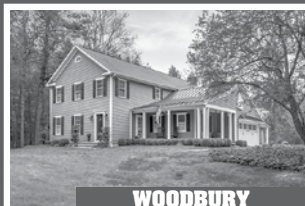

KLEMM REAL ESTATE

PREMIUM & PRIVATE BROKERAGE

THE ONLY LITCHFIELD COUNTY INTERNATIONAL PROPERTY AWARD WINNER YEAR AFTER YEAR 2003-2017

NEWLY LISTED

WOODBURY

Country Compound. Main House. Guesthouse. Barn/Studio. Pool. 2 Ponds. Tennis/Sport Court. 22.8± Acres. \$1,550,000. Maria Taylor. 860.868.7313.

WOODBURY

Mint Custom Colonial. 4 Bedrooms. 3 Fireplaces. Screened Porch. Patio. Waterfall. Brook. 1.94± Acres. \$699,000. Maria Taylor. 860.868.7313.

WOODBURY

Stunning Colonial. 4 Bedrooms. 2 Fireplaces. Custom Amenities. Pole Barn. Generator. Private. 3± Acres. \$645,000. Sindy Butkus. 203.263.4040.

PRICE IMPROVEMENT

MIDDLEBURY

Elegant Retreat. 3 Bedrooms. 2 Fireplaces. Bluestone Patio. Outdoor Kitchen & Fireplace. Privacy. 2.29± Acres. \$619,000. Sallie Smith. 203.263.4040.

WOODBURY

Charming In-town Colonial. 4 Bedrooms. 1st Floor Master. Fireplace. Gunite Pool. Desirable Location. 1.19± Acres. \$589,900. Sindy Butkus. 203.263.4040.

WOODBURY

Vintage Turnkey Colonial/Mid-Century Home. 5 Bedrooms. Pool. 1.87± Acres. Owner/Agent Related. \$499,000. Sallie Smith. 203.263.4040.

PRICE IMPROVEMENT

WOODBURY

Village Saltbox in Historic District. 3 Bedrooms. 5 Fireplaces. Barn. Surrounded by Land Trust. 1.04± Acres. \$495,000. Beverly Mosch. 860.868.7313.