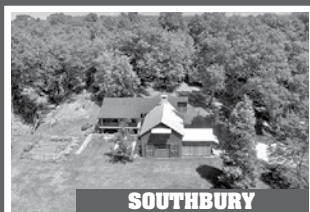

### SOUTHBURY

Beautifully Renovated Barn House. 5 Bedrooms. 2 Fireplaces. Barns. Pastures. Views. 32.22± Acres. \$1.675.000. Maria Taylor. 860.868.7313.