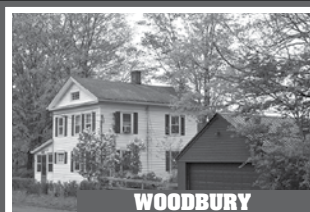

WOODBURY

Country Compound. 5 Bedroom Farmhouse. 1 Bedroom Apartment. 26.89± Acres. Owner/Agent. $399.000. Sallie Smith. 203.263.4040.