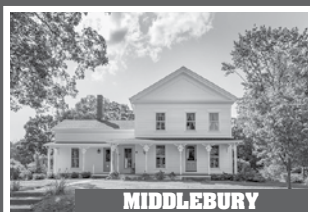

### SOUTHBURY

Beautifully Renovated Barn House. 5 Bedrooms. 2 Fireplaces. Barns. Pastures. Views. 32.22± Acres. \$1.675.000. Maria Taylor. 860.868.7313.

### WOODBURY

Private & Exquisite Mediterranean-style. 5 Bedrooms. River Frontage. Bordered by Land Trust. 7.82± Acres. \$995.000. Claudine McHugh. 203.263.4040.

### WOODBURY

Pristine & Private Colonial. 4 Bedrooms. Fireplace. Tiered Deck. Professionally Landscaped. 5.17± Acres. \$699.000. Sindy Butkus. 203.263.4040.

### WOODBURY

Light-filled Modern Colonial. 4 Bedrooms. 3 Fireplaces. Wraparound Porch. Pool. 3.4± Acres. \$699.000. Maria Taylor. 860.868.7313.