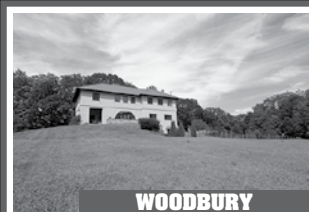

### SOUTHBURY

Beautifully Renovated Barn House. 5 Bedrooms. 2 Fireplaces. Barns. Pastures. Views. 32.22± Acres. \$1.675.000. Maria Taylor. 860.868.7313.