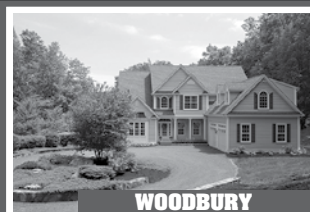

### SOUTHBURY

Beautifully Renovated Barn House. 5 Bedrooms. 2 Fireplaces. Barns. Pastures. Views. 32.22± Acres. \$1.675.000. Maria Taylor. 860.868.7313.

### WOODBURY

Private & Exquisite Mediterranean-style. 5 Bedrooms. River Frontage. Bordered by Land Trust. 7.82± Acres. \$995.000. Claudine McHugh. 203.263.4040.

### WOODBURY

Country Compound. 5 Bedroom Farmhouse. 1 Bedroom Apartment. 26.89± Acres. Owner/Agent. \$399.000. Sallie Smith. 203.263.4040.