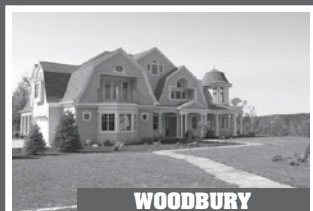

KLEMM REAL ESTATE

PREMIUM & PRIVATE BROKERAGE

THE ONLY LITCHFIELD COUNTY INTERNATIONAL PROPERTY AWARD WINNER YEAR AFTER YEAR 2003-2016

SCARY GOOD VALUE!

klemmland.com

klemmentals.com

WOODBURY

Exquisite Shingle-style Home. 4 Bedrooms. 4 Fireplaces. 5-Stall Barn. Privacy. Views. 7.06± Acres. **$1.540.000.** Maria Taylor. 860.868.7313.