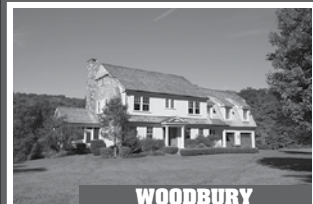

WOODBURY

Clapboard & Shingle Gambrel. 4 Bedrooms. 4 Fireplaces. High Quality Construction. 1.14± Acres. $1.025.000. Maria Taylor. 860.868.7313.