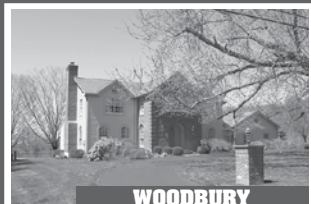

WOODBURY

Elegant Colonial. 4 Bedrooms. 2 Fireplaces. 3-car Garage. Views. Close to Town & 184. 11.12± Acres. $795.000. Sindy Butkus. 203.263.4040.