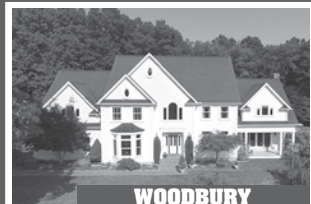

WOODBURY

Private & Elegant Colonial. 4 Bedrooms. Open Floor Plan. Pool. Hot Tub. Views. 4.71± Acres. $959.000. Sindy Butkus. 203.263.4040.