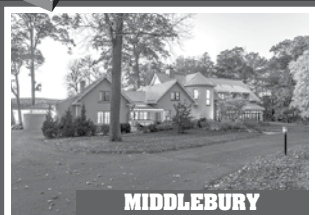

KLEMM REAL ESTATE

MOOOVE!

PREMIUM & PRIVATE BROKERAGE

THE ONLY LITCHFIELD COUNTY INTERNATIONAL PROPERTY AWARD WINNER YEAR AFTER YEAR 2003-2017

klemmland.com

klemmentals.com

MIDDLEBURY

Waterfront Lake House. 4 Bedrooms. 5.5 Baths. 2 Fireplaces. Pool. Dock. Beach. 7.14± Acres. \$3.395.000. Maria Taylor. 860.868.7313.

WOODBURY

Distinguished Mid-Century House. 2 Bedrooms. 3 Fireplaces. 2 Approved Building Lots. 22± Acres. \$1.195.000. Beverly Mosch. 860.868.7313.

SOUTHBURY

Waterfront Post & Beam. 3 Bedrooms. Fireplace. Terraces. Firepit. Level Lawn. Dock. 3.14± Acres. \$995.000. Peter Klemm. 860.868.7313.

WOODBURY

Clapboard & Shingle Gambrel. 4 Bedrooms. 4 Fireplaces. High Quality Construction. 1.14± Acres. \$895.000. Maria Taylor. 860.868.7313.

NEW LISTING

MIDDLEBURY

Private Country Manor. 2-3 Bedrooms. 2 Fireplaces. 1 Bedroom Cabana/Guesthouse. Pool. 13.9± Acres. \$685.000. Sindy Butkus. 203.263.4040.

WOODBURY

Pristine & Private Colonial. 4 Bedrooms. Fireplace. Tiered Deck. Professionally Landscaped. 5.17± Acres. \$699.000. Sindy Butkus. 203.263.4040.

PUBLIC OPEN HOUSE

Oct. 22, 12-2pm. 7 Essex Lane

WOODBURY