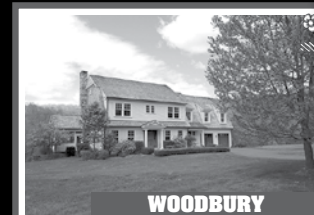

KLEMM REAL ESTATE

MOOOVE!

PREMIUM & PRIVATE BROKERAGE

THE ONLY LITCHFIELD COUNTY INTERNATIONAL PROPERTY AWARD WINNER YEAR AFTER YEAR 2003-2017

klemmland.com

klemmentals.com

MIDDLEBURY

Waterfront Lake House. 4 Bedrooms. 5.5 Baths. 2 Fireplaces. Pool. Dock. Beach. 7.14± Acres. \$3.395.000. Maria Taylor. 860.868.7313.

WOODBURY

Distinguished Mid-Century House. 2 Bedrooms. 3 Fireplaces. 2 Approved Building Lots. 22± Acres. \$1.195.000. Beverly Mosch. 860.868.7313.

SOUTHBURY

Waterfront Post & Beam. 3 Bedrooms. Fireplace. Terraces. Firepit. Level Lawn. Dock. 3.14± Acres. \$995.000. Peter Klemm. 860.868.7313.

WOODBURY

Clapboard & Shingle Gambrel. 4 Bedrooms. 4 Fireplaces. High Quality Construction. 1.14± Acres. \$895.000. Maria Taylor. 860.868.7313.

NEW LISTING

MIDDLEBURY

Private Country Manor. 2-3 Bedrooms. 2 Fireplaces. 1 Bedroom Cabana/Guesthouse. Pool. 13.9± Acres. \$685.000. Sindy Butkus. 203.263.4040.

WOODBURY

Pristine & Private Colonial. 4 Bedrooms. Fireplace. Tiered Deck. Professionally Landscaped. 5.17± Acres. \$699.000. Sindy Butkus. 203.263.4040.

PUBLIC OPEN HOUSE

Oct. 22, 12-2pm. 7 Essex Lane

WOODBURY