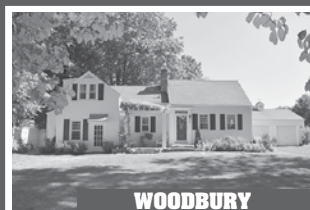

PRICE IMPROVEMENT

WOODBURY

Mint Custom Colonial. 4 Bedrooms. 3 Fireplaces. Screened Porch. Waterfall. Brook. 1.94± Acres. \$699,000. Maria Taylor. 860.868.7313.

WOODBURY

Spacious Custom Single-level. 3 Bedrooms. 2 Fireplaces. 11-car Garaging. Barn. 2.04± Acres. \$695,000. Sindy Butkus. 203.263.4040.

WOODBURY

Village Saltbox in Historic District. 3 Bedrooms. 5 Fireplaces. Surrounded by Land Trust. 1.04± Acres. \$515,000. Beverly Mosch. 860.868.7313.

NEW LISTING

SOUTHBURY

Private Oversized Cape. 5 Bedrooms. 2 Fireplaces. Pool. Barn. Firepit. Lush Lawn. Views. 3.44± Acres. \$459,800. Claudine Harding. 203.263.4040.

WOODBURY

Private Single-level. 2 Bedrooms. 2 Fireplaces. Deck. Tennis Court. Garage. View. 4.51± Acres. \$449,000. Beverly Mosch. 860.868.7313.

WOODBURY

Remodeled Antique Colonial. 3 Bedrooms. Patio. Garage. Zoned Residential/Commercial. 1.21± Acres. \$369,000. Sindy Butkus. 203.263.4040.

WOODBURY

Renovated Countryhouse Model at Woodlake Condominiums. 2 Bedrooms. Garage. Pool. \$136,000. Sally Houldin Cornell. 860.868.7313.

#1 For Selling & Renting Fine Country Properties!

KLEMM REAL ESTATE Inc