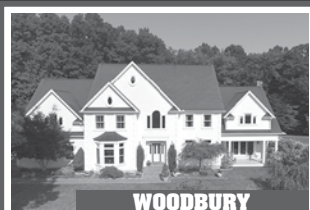

KLEMM REAL ESTATE

PREMIUM & PRIVATE BROKERAGE

THE ONLY LITCHFIELD COUNTY INTERNATIONAL PROPERTY AWARD WINNER YEAR AFTER YEAR 2003-2017

WOODBURY

Private & Elegant Colonial. 4 Bedrooms. Open Floor Plan. Pool. Hot Tub. Views. 4.71± Acres. \$699,900. Sindy Butkus. 203.263.4040.

PRICE IMPROVEMENT

WOODBURY

Mint Custom Colonial. 4 Bedrooms. 3 Fireplaces. Screened Porch. Waterfall. Brook. 1.94± Acres. \$699,000. Maria Taylor. 860.868.7313.

WOODBURY

Spacious Custom Single-level. 3 Bedrooms. 2 Fireplaces. 11-car Garaging. Barn. 2.04± Acres. \$695,000. Sindy Butkus. 203.263.4040.

WOODBURY

Village Saltbox in Historic District. 3 Bedrooms. 5 Fireplaces. Surrounded by Land Trust. 1.04± Acres. \$515,000. Beverly Mosch. 860.868.7313.

NEW LISTING

SOUTHBURY

Private Oversized Cape. 5 Bedrooms. 2 Fireplaces. Pool. Barn. Firepit. Lush Lawn. Views. 3.44± Acres. \$459,800. Claudine Harding. 203.263.4040.

WOODBURY

Private Single-level. 2 Bedrooms. 2 Fireplaces. Deck. Tennis Court. Garage. View. 4.51± Acres. \$449,000. Beverly Mosch. 860.868.7313.

WOODBURY

Remodeled Antique Colonial. 3 Bedrooms. Patio. Garage. Zoned Residential/Commercial. 1.21± Acres. \$369,000. Sindy Butkus. 203.263.4040.